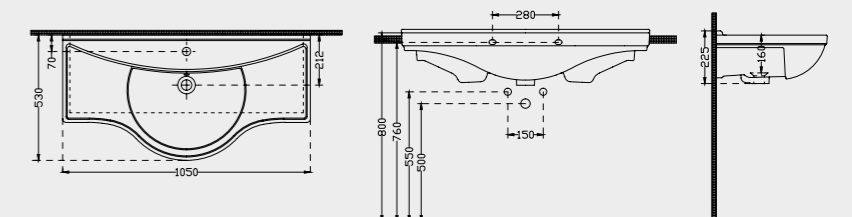

1064

Etajerli Lavabo
Washbasin

Ebat Size	Ağırlık Weight	Paketleme Packaging	Palet Adeti Number of Pallets	İhracat Palet Adeti Export Pallet Quantity
105 cm	30 kg	Kutulu / Boxed	12	15