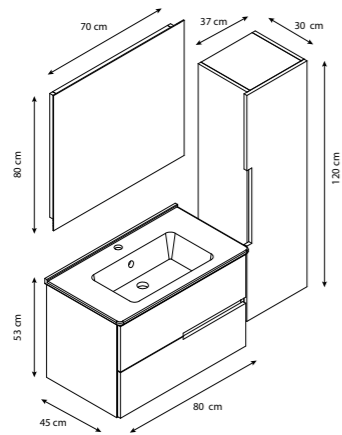

ALTERA

	Alt Dolap Base Unit	Boy Dolap Wall Unit	Renk Colour	
Ebat Size	80 cm	37x120 cm	Antrasit Anthracite	Kırmızı Red
Gövde Weight	Mdf Lam Mdf	Mdf Lam Mdf		
Kapak Door	Lake Lacquer	Lake Lacquer		
Lavabo Washbasin	Talya			
Ayna Mirror	80x70 cm Led			

ARLO

	Alt Dolap Base Unit	Alt Dolap Base Unit	Renk Colour		
Ebat Size	65 cm	80 cm	Beyaz White	Sonomo Meşe Sonomo Oak	Ceviz Walnut
Gövde Weight	Mdf Lam Mdf	Mdf Lam Mdf			
Kapak Door	Lake Lacquer	Lake Lacquer			
Lavabo Washbasin	Talya	Talya			
Ayna Mirror	60x70 cm	80x70 cm