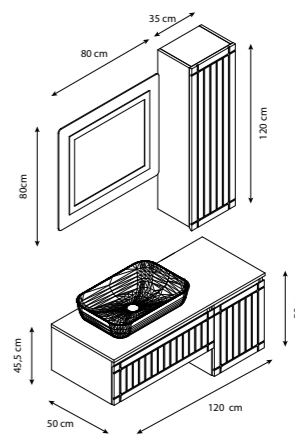

Alt Dolap Base Unit	Alt Dolap Base Unit	Boy Dolap Wall Unit	Renk Colour		
Ebat Size	80 cm	120 cm	35x120 cm	Beyaz White	Antrasit Anthracite	Siyah Black
Gövde Weight	Mdf Lam Mdf	Mdf Lam Mdf	Mdf Lam Mdf			
Kapak Door	Lake Lacquer	Lake Lacquer	Lake Lacquer			
Lavabo Washbasin	Orfe	Orfe				
Ayna Mirror	80x80 cm Led	120x80 cm Led