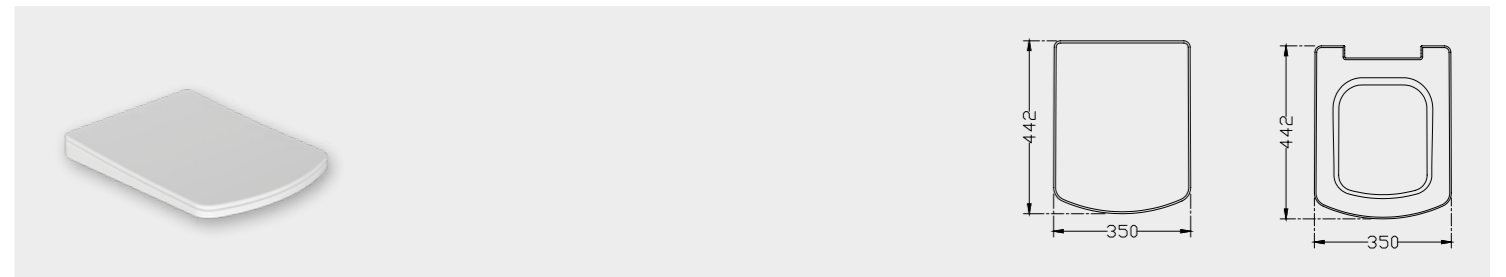

YD075-PP

Plastik Slim Yavaş Kapanan Kapak
PP Seat Cover Softclose

Ağırlık Weight	Paketleme Packaging
1,50 kg	Kutulu / Boxed