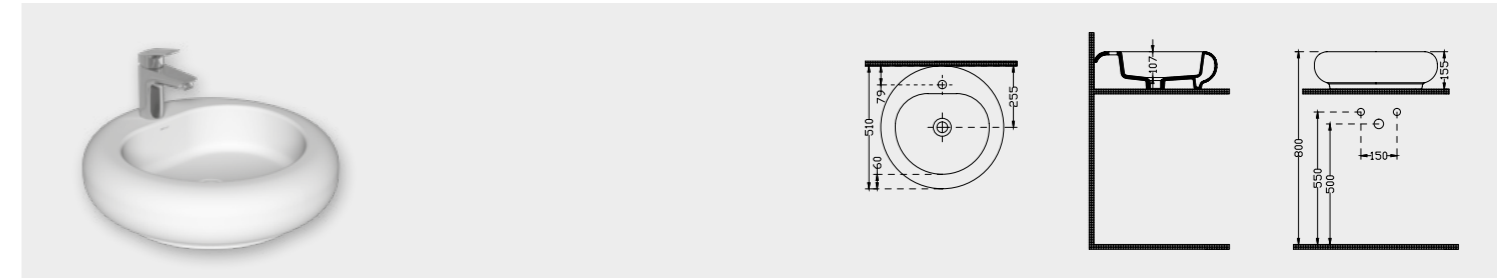

1077

Elit
Washbasin

Ebat Size	Ağırlık Weight	Paketleme Packaging	Palet Adeti Number of Pallets	İhracat Palet Adeti Export Pallet Quantity
51 cm	11,80 kg	Kutulu / Boxed	24	40