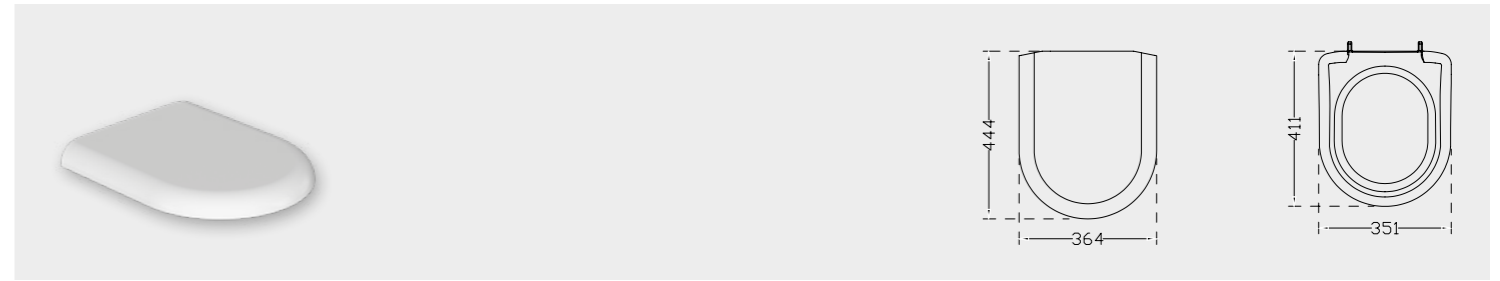

YD080

Duroplast Kapak
Duroplast Seat Cover

Ağırlık Weight	Paketleme Packaging
2 kg	Kutulu / Boxed