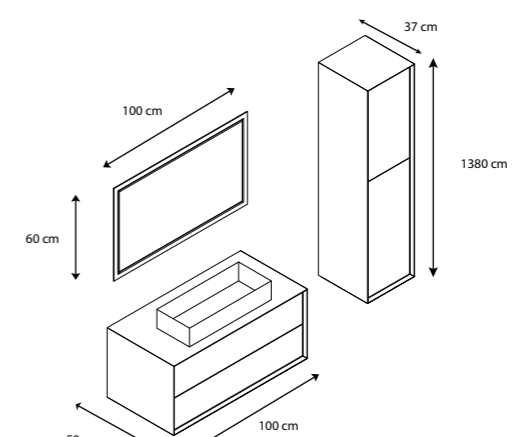

64

FUSION

Alt Dolap Base Unit

Boy Dolap Wall Unit

Ebat Size	100 cm	138 cm
Gövde Weight	Doğal Ahşap Natural Wood	Doğal Ahşap Kaplama Natural Wood
Kapak Door	Lake Lacquer	Lake Lacquer
Lavabo Washbasin	Orfe	
Ayna Mirror	100x60 cm Led	