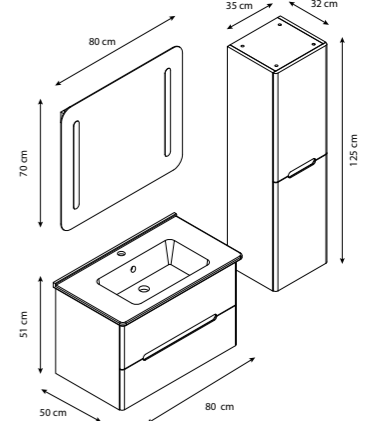

CLOUD

Kapaklı / With Door

CLOUD

Çekmece / Drawer

	Alt Dolap Base Unit	Alt Dolap Base Unit	Boy Dolap Wall Unit	Renk Colour		
Ebat Size	65 cm	80 cm	125 cm			
Gövde Weight	Mdf Lam -MDF	Mdf Lam - MDF	Mdf Lam - MDF			
Kapak Door	Lake Lacquer	Lake Lacquer	Lake Lacquer			
Lavabo Washbasin	Talya	Talya				
Ayna Mirror	60x70 cm Led	80x70 cm Led				
				Beyaz & Kırmızı White & Red	Beyaz & Antrasit White & Anthracite	Beyaz White

	Alt Dolap Base Unit	Alt Dolap Base Unit	Boy Dolap Wall Unit
Ebat Size	65 cm	80 cm	35x120 cm
Gövde Weight	Mdf Lam -MDF	Mdf Lam -MDF	Mdf Lam -MDF
Kapak Door	Lake Lacquer	Lake Lacquer	Lake Lacquer
Lavabo Washbasin	Talya	Talya	
Ayna Mirror	65x70 cm Led	80x70 cm Led