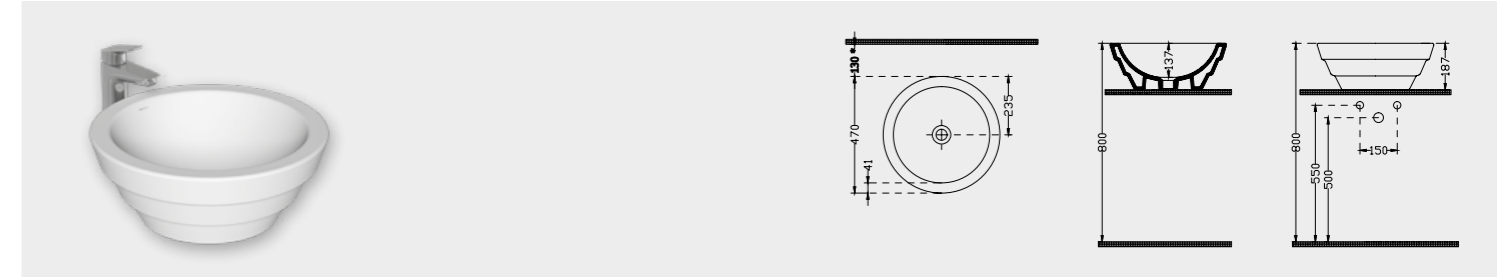

1072

Piramit
Washbasin

Ebat Size	Ağırlık Weight	Paketleme Packaging	Palet Adeti Number of Pallets	İhracat Palet Adeti Export Pallet Quantity
47 cm	10 kg	Kutulu / Boxed	30	40