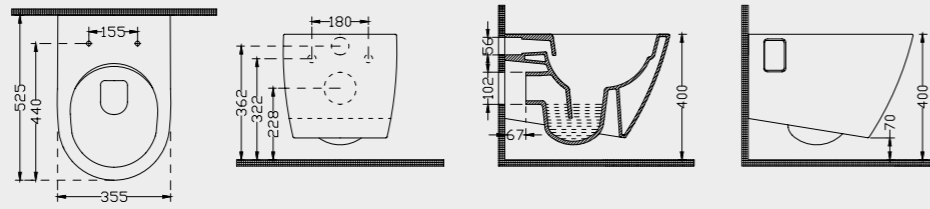

2732

Asma Klozet (Açık Montaj)
Wall Hung WC Pan (Open Mounting)

Ağırlık Weight	Paketleme Packaging	Palet Adeti Number of Pallets	İhracat Palet Adeti Export Pallet Quantity
21.50 kg	Kutulu / Boxed	18	24