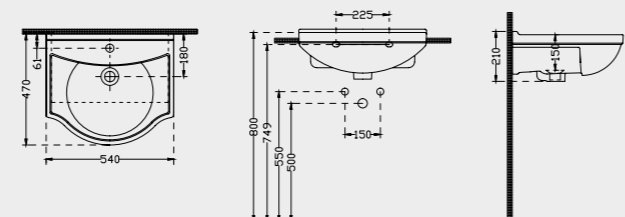

1059

Etajerli Lavabo
Washbasin

Ebat Size	Ağırlık Weight	Paketleme Packaging	Palet Adeti Number of Pallets	İhracat Palet Adeti Export Pallet Quantity
54 cm	16,50 kg	Kutulu / Boxed	24	24