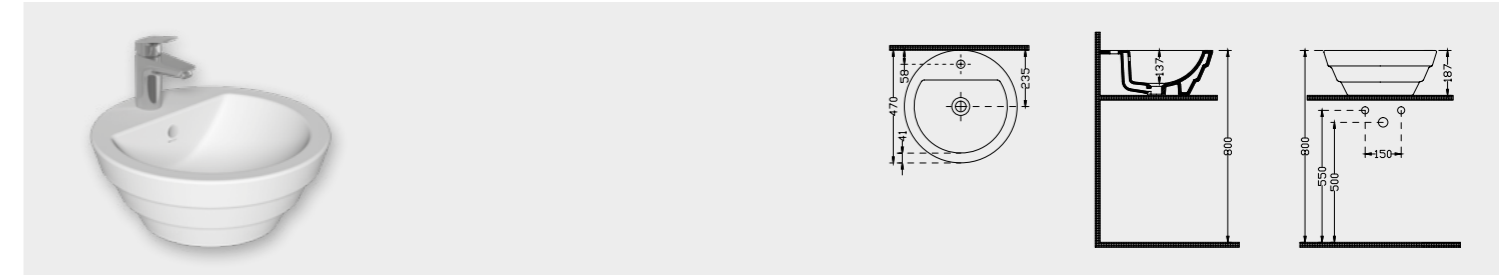

1073

Piramit
Washbasin

Ebat Size	Ağırlık Weight	Paketleme Packaging	Palet Adeti Number of Pallets	İhracat Palet Adeti Export Pallet Quantity
47 cm	10 kg	Kutulu / Boxed	30	40