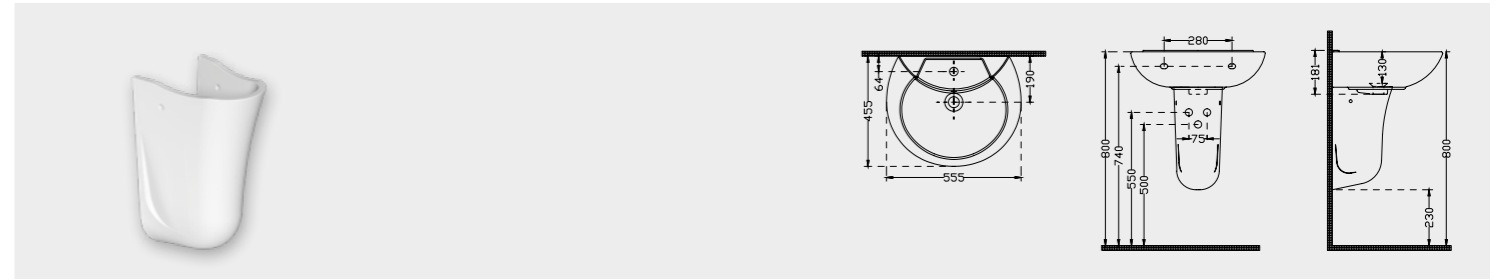

1321

Yarım Ayak
Half Pedestal

Ağırlık Weight	Paketleme Packaging	Palet Adeti Number of Pallets	İhracat Palet Adeti Export Pallet Quantity
7 kg	Kutulu / Boxed	42	120