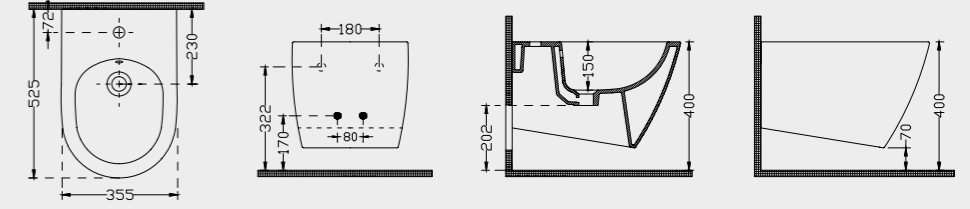

Ağırlık Weight	Paketleme Packaging	Palet Adeti Number of Pallets	İhracat Palet Adeti Export Pallet Quantity
20 kg	Kutulu / Boxed	18	24

YD050

Yavaş Kapanan Duroplast Slim Kapak
Duroplast Slim Seat Cover Softclose