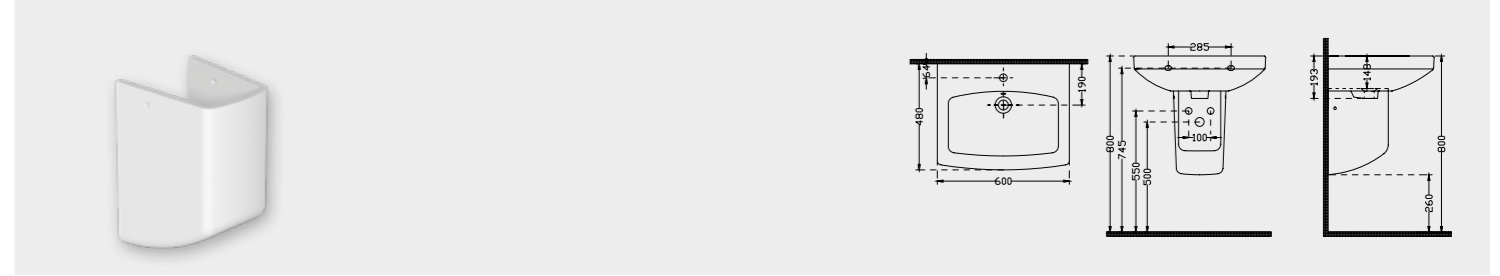

1921

Yarım Ayak
Half Pedestal

Ağırlık Weight	Paketleme Packaging	Palet Adeti Number of Pallets	İhracat Palet Adeti Export Pallet Quantity
10 kg	Kutulu / Boxed	36	80