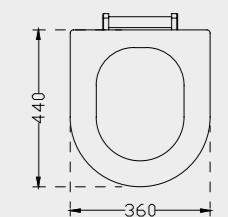

YD050

Yavaş Kapanan Duroplast Slim Kapak
Duroplast Slim Seat Cover Softclose

Ağırlık Weight	Paketleme Packaging
1,50 kg	Kutulu / Boxed