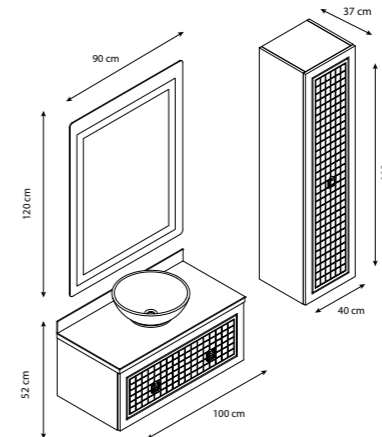

Ebat Size	100 cm	160 cm
Gövde Weight	Lake Lacquer	Lake Lacquer
Kapak Door	Lake Lacquer	Lake Lacquer
Lavabo Washbasin	leo	
Ayna Mirror	90x120 cm Led