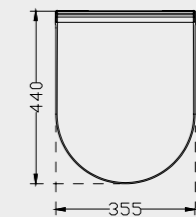

YD050

Yavaş Kapanan Duroplast Slim Kapak
Duroplast Slim Seat Cover Softclose

Ağırlık Weight	Paketleme Packaging
1,50 kg	Kutulu / Boxed