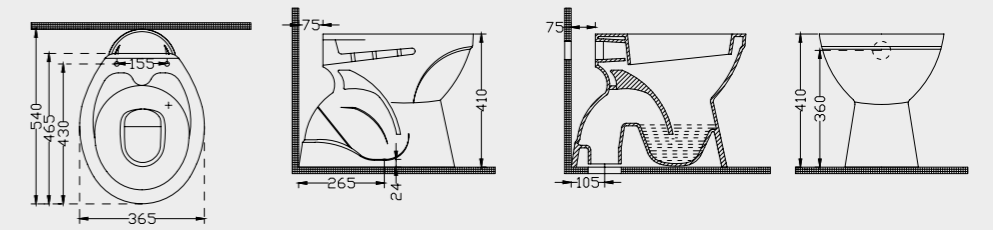

1030

Klozet Altan - S Trap
Single Wc Pan - S Trap

Ağırlık Weight	Paketleme Packaging	Palet Adeti Number of Pallets	İhracat Palet Adeti Export Pallet Quantity
18,80 kg	Kutulu / Boxed	24	40