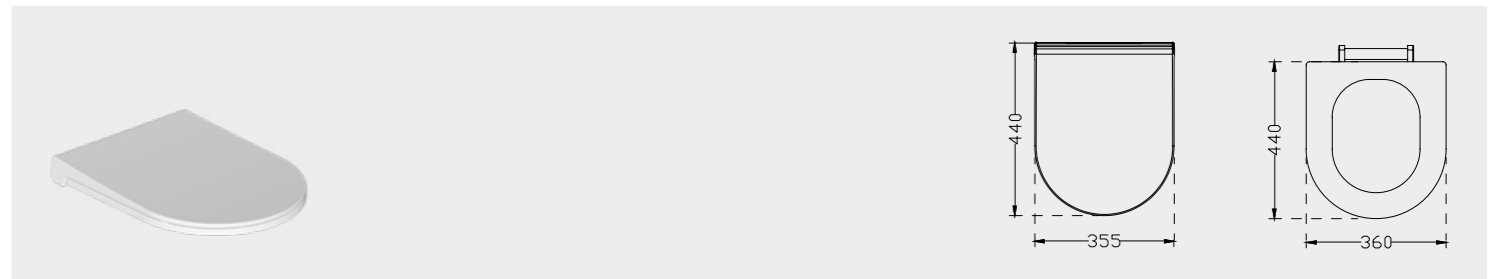

YD050

Yavaş Kapanan Duroplast Slim Kapak
Duroplast Slim Seat Cover Softclose

Ağırlık Weight	Paketleme Packaging
1,50 kg	Kutulu / Boxed