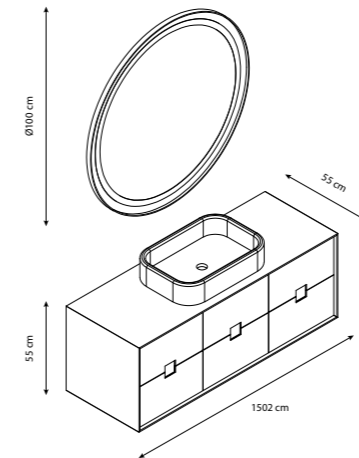

Alt Dolap Base Unit

Ebat Size	50 cm
Gövde Weight	Lake Lacquer
Kapak Door	Lake Lacquer
Lavabo Washbasin	Leo
Ayna Mirror	Ø80 cm Led Siyah Led Black

Yan Dolap Side Unit

Ebat Size	50 cm
Gövde Weight	Lake Lacquer
Kapak Door	Lake Lacquer
Lavabo Washbasin	
Ayna Mirror	

BUDAPEŞTE

Ebat Size	150 cm	120 cm
Gövde Weight	Lake Lacquer	Lake Lacquer
Kapak Door	Lake Lacquer	Lake Lacquer
Lavabo Washbasin	Orfe	Orfe
Ayna Mirror	Ø100 cm Bakır Ahşap Copper Wood	Ø80 cm Bakır Ahşap Copper Wood