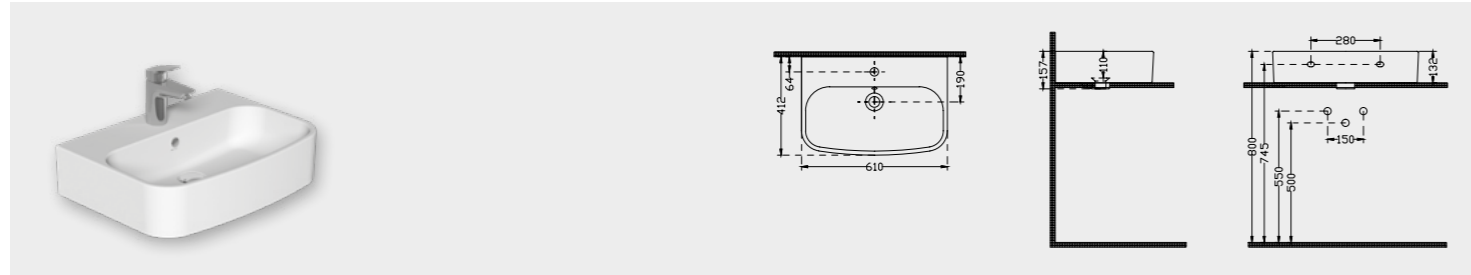

1089

Dora 60
Washbasin

Ebat Size	Ağırlık Weight	Paketleme Packaging	Palet Adeti Number of Pallets	İhracat Palet Adeti Export Pallet Quantity
61x41 cm	17,75 kg	Kutulu / Boxed	18	40