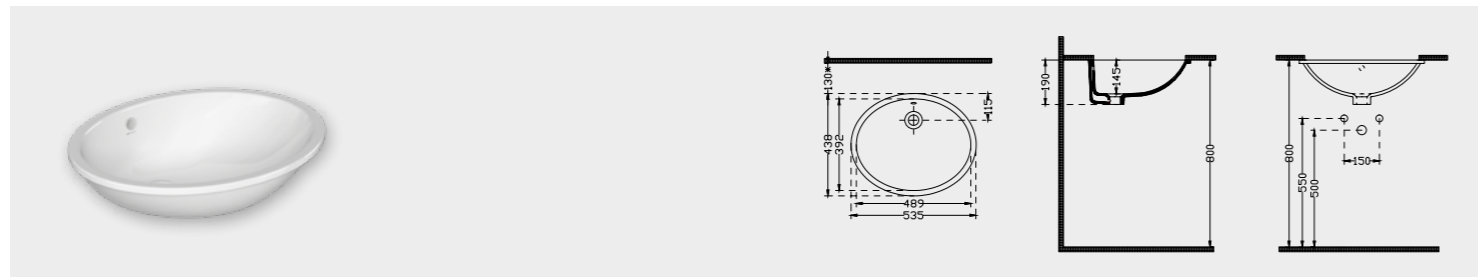

1014

Hilton Lavabo
Washbasin

Ebat Size	Ağırlık Weight	Paketleme Packaging	Palet Adeti Number of Pallets	İhracat Palet Adeti Export Pallet Quantity
53,5x43,8 cm	7,75 kg	Kutulu / Boxed	27	40