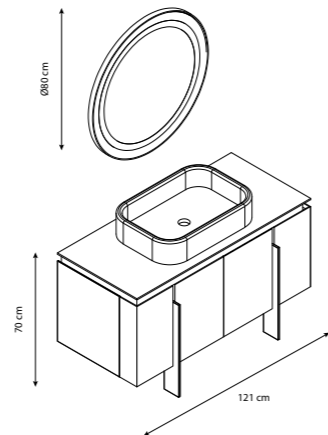

Alt Dolap Base Unit

Ebat Size	50 cm
Gövde Weight	Lake Lacquer
Kapak Door	Lake Lacquer
Lavabo Washbasin	Leo
Ayna Mirror	Ø80 cm Led Siyah Led Black

Yan Dolap Side Unit

Ebat Size	50 cm
Gövde Weight	Lake Lacquer
Kapak Door	Lake Lacquer
Lavabo Washbasin	
Ayna Mirror	

Ebat Size

150 cm

Renk Colour

Gövde Weight	Lake Lacquer		
Kapak Door	Lake Lacquer		
Lavabo Washbasin	Orfe		
Ayna Mirror	Ø80 cm Led Gold / Ø100 cm Led Gold		

Lacivert & Altın
Navy Blue & GoldBeyaz & Altın
White & Gold

BUDAPEŞTE

Ebat Size	150 cm	120 cm
Gövde Weight	Lake Lacquer	Lake Lacquer
Kapak Door	Lake Lacquer	Lake Lacquer
Lavabo Washbasin	Orfe	Orfe
Ayna Mirror	Ø100 cm Bakır Ahşap Copper Wood	Ø80 cm Bakır Ahşap Copper Wood