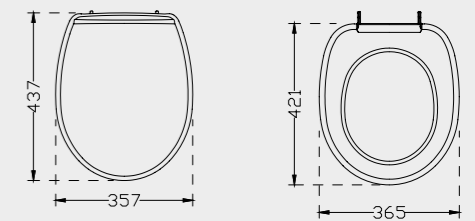

1220

Kolon Ayak
Pedestal

Ağırlık Weight	Paketleme Packaging	Palet Adeti Number of Pallets	İhracat Palet Adeti Export Pallet Quantity
11,50 kg	Kutulu / Boxed	28	64

YD073

Standart Kapak
Seat Cover

Ağırlık Weight	Paketleme Packaging
1,50 kg	Kutulu / Boxed