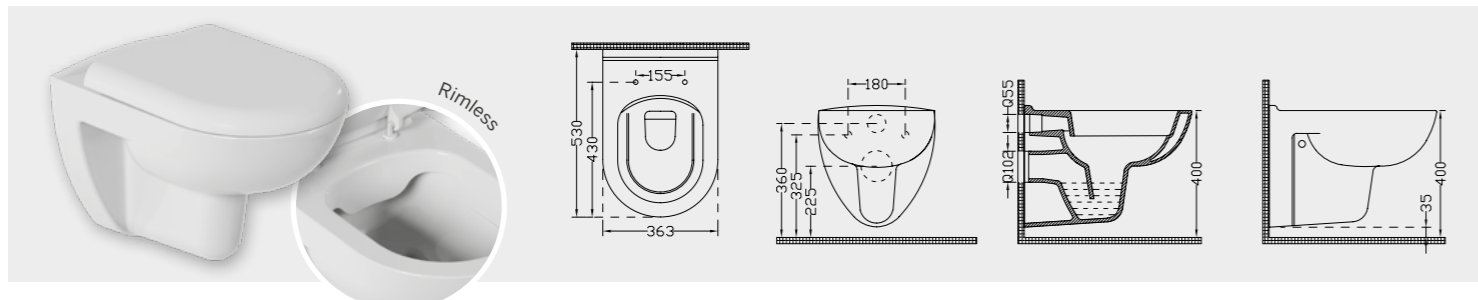

1530

Hijyen Rimless Asma Klozet
Hygiene Wall Hung WC Pan - Rimless

Ağırlık Weight	Paketleme Packaging	Palet Adeti Number of Pallets	İhracat Palet Adeti Export Pallet Quantity
19,59 kg	Kutulu / Boxed	25	25