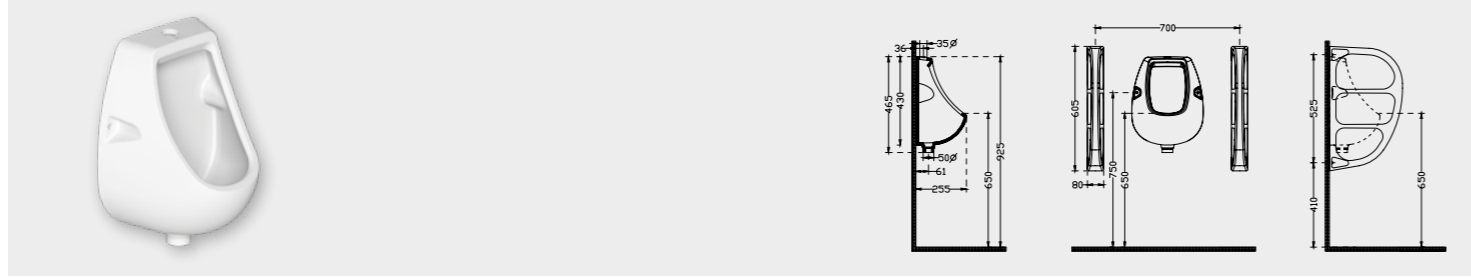

1050

Pisuar Urinal

Ağırlık Weight	Paketleme Packaging	Palet Adeti Number of Pallets	İhracat Palet Adeti Export Pallet Quantity
8,40 kg	Kutulu / Boxed	36	72