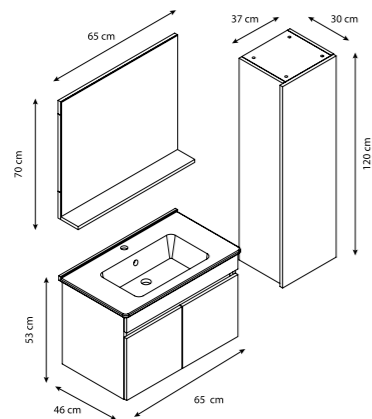

LEAF
Kapaklı / With Door

Çekmece / With Drawer
LEAF

	Alt Dolap Base Unit	Alt Dolap Base Unit	Boy Dolap Wall Unit	Renk Colour		
Ebat Size	65 cm	80 cm	37x120 cm	Beyaz White	Sonomo Meşe Sonomo Oak	Ceviz Walnut
Gövde Weight	Mdf Lam Mdf	Mdf Lam Mdf	Mdf Lam Mdf			
Kapak Door	Mdf Lam Mdf	Mdf Lam Mdf	Mdf Lam Mdf			
Lavabo Washbasin	Talya	Talya				
Ayna Mirror	65x70 cm ayna kapaklı dolap -mirror	80x70cm ayna kapaklı dolap -mirror				

	Alt Dolap Base Unit	Alt Dolap Base Unit	Boy Dolap Wall Unit	Renk Colour		
Ebat Size	65 cm	80 cm	37x120 cm	Beyaz White	Sonomo Meşe Sonomo Oak	Ceviz Walnut
Gövde Weight	Mdf Lam Mdf	Mdf Lam Mdf	Mdf Lam Mdf			
Kapak Door	Mdf Lam Mdf	Mdf Lam Mdf	Mdf Lam Mdf			
Lavabo Washbasin	Talya	Talya				
Ayna Mirror	65x70cm ayna kapaklı dolap -mirror	80x70cm ayna kapaklı dolap -mirror				

66

67