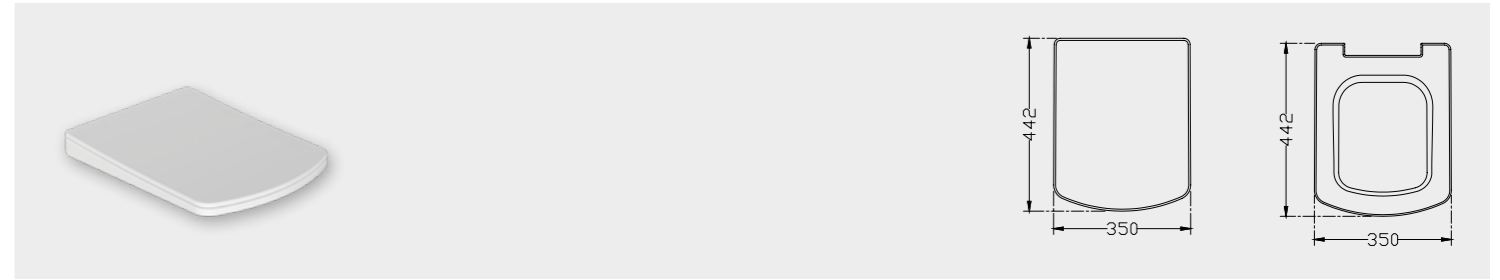

YD075

Star Slim Duroplast Yavaş Kapanan Kapak
Seat Cover (Duroplast Slim Softclose)

Ağırlık Weight	Paketleme Packaging	Palet Adeti Number of Pallets
2,50 kg	Kutulu / Boxed	9