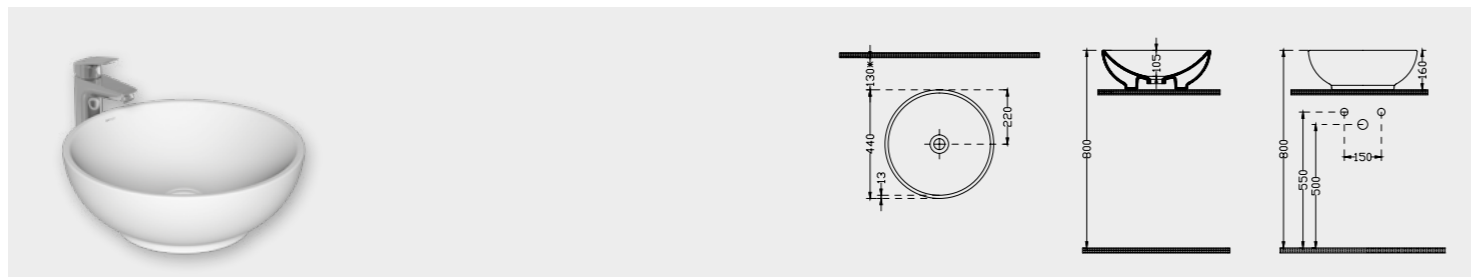

1078

Elegant
Washbasin

Ebat Size	Ağırlık Weight	Paketleme Packaging	Palet Adeti Number of Pallets	İhracat Palet Adeti Export Pallet Quantity
44 cm	9 kg	Kutulu / Boxed	30	40