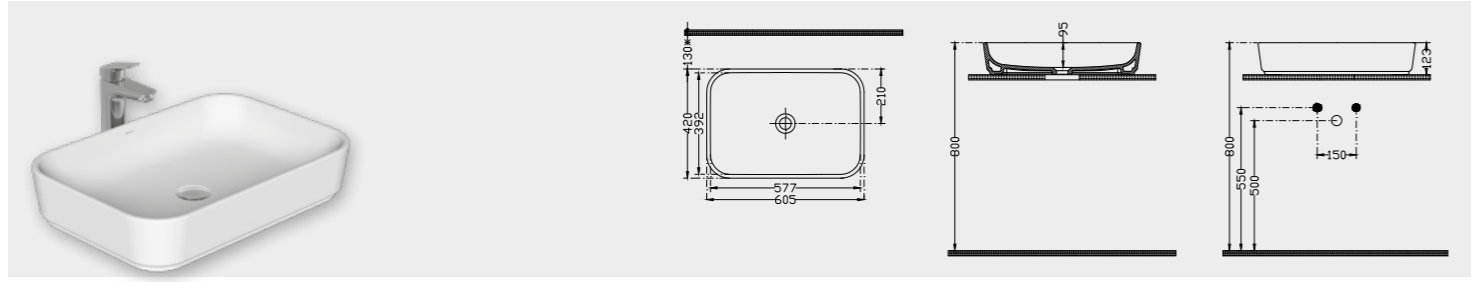

1074

Küçük
Washbasin

Ebat Size	Ağırlık Weight	Paketleme Packaging	Palet Adeti Number of Pallets	İhracat Palet Adeti Export Pallet Quantity
60,5x42 cm	14,75 kg	Kutulu / Boxed	21	24