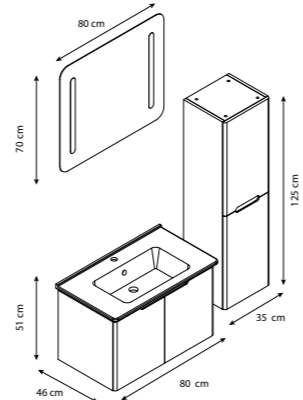

CLOUD

Kapaklı / With Door

CLOUD

Çekmece / Drawer

	Alt Dolap Base Unit	Alt Dolap Base Unit	Boy Dolap Wall Unit	Renk Colour		
Ebat Size	65 cm	80 cm	125 cm			
Gövde Weight	Mdf Lam -MDF	Mdf Lam - MDF	Mdf Lam - MDF			
Kapak Door	Lake Lacquer	Lake Lacquer	Lake Lacquer			
Lavabo Washbasin	Talya	Talya				
Ayna Mirror	60x70 cm Led	80x70 cm Led				
				Beyaz & Kırmızı White & Red	Beyaz & Antrasit White & Anthracite	Beyaz White

	Alt Dolap Base Unit	Alt Dolap Base Unit	Boy Dolap Wall Unit
Ebat Size	65 cm	80 cm	35x120 cm
Gövde Weight	Mdf Lam -MDF	Mdf Lam -MDF	Mdf Lam -MDF
Kapak Door	Lake Lacquer	Lake Lacquer	Lake Lacquer
Lavabo Washbasin	Talya	Talya	
Ayna Mirror	65x70 cm Led	80x70 cm Led