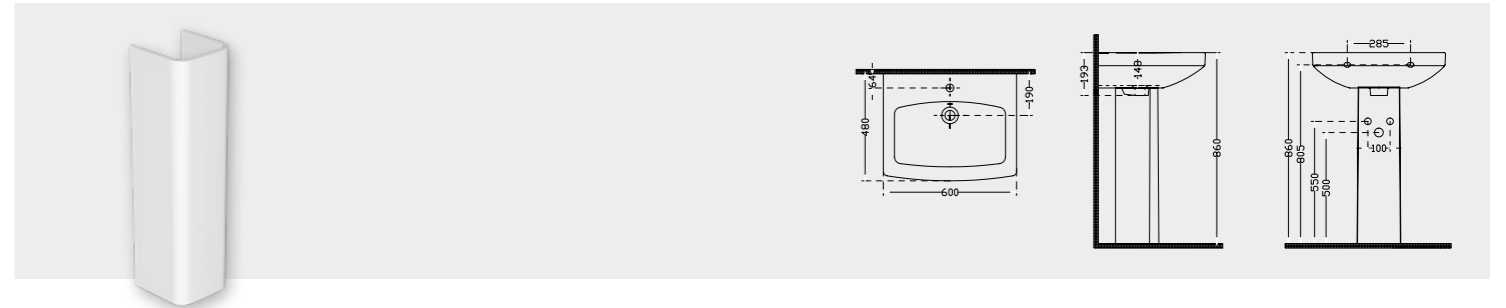

1920

Kolon Ayak
Pedestal

Ağırlık Weight	Paketleme Packaging	Palet Adeti Number of Pallets	İhracat Palet Adeti Export Pallet Quantity
16 kg	Kutulu / Boxed	24	40