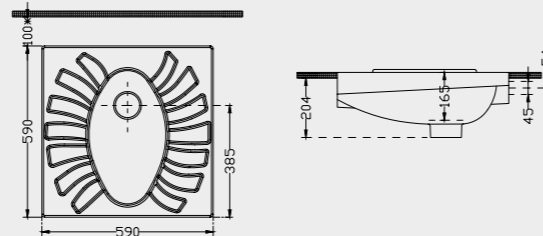

1046

Sun Tuvalet Taşı
Squatting Pan

Ebat Size	Ağırlık Weight	Paketleme Packaging	Palet Adeti Number of Pallets	İhracat Palet Adeti Export Pallet Quantity
60x60 cm	22 kg	Kutulu / Boxed	24	24