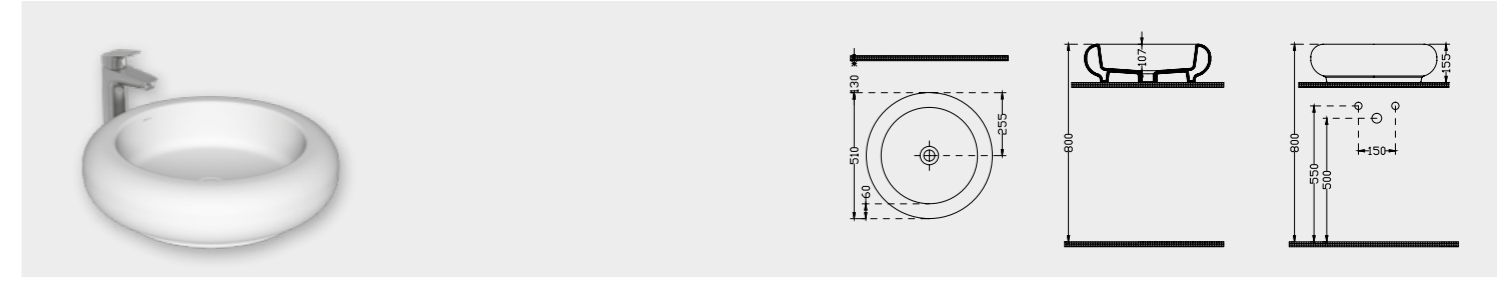

1076

Elit
Washbasin

Ebat Size	Ağırlık Weight	Paketleme Packaging	Palet Adeti Number of Pallets	İhracat Palet Adeti Export Pallet Quantity
51 cm	11,80 kg	Kutulu / Boxed	24	40