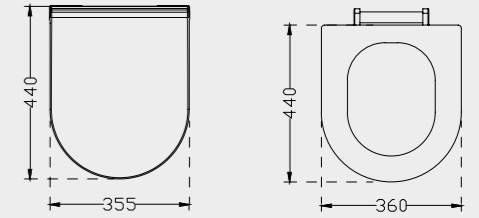

YD050

Yavaş Kapanan Duroplast Slim Kapak
Duroplast Slim Seat Cover Softclose

Ağırlık Weight	Paketleme Packaging
1,50 kg	Kutulu / Boxed