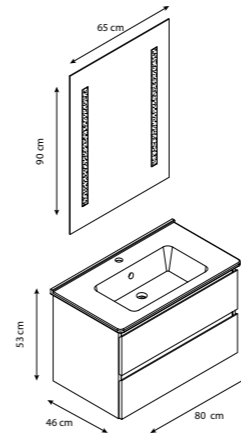

Alt Dolap Base Unit	Renk Colour		
Ebat Size	80 cm			
Gövde Weight	Mdf Lam Mdf	●	●	●
Kapak Door	Lake Lacquer	Beyaz White	Antrasit Anthracite	Kırmızı Red
Lavabo Washbasin	Talya			
Ayna Mirror	65x90 cm Mdf Lam Led