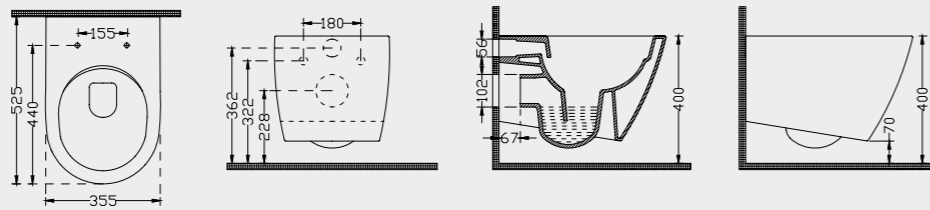

2730

Asma Klozet
Wall Hung Wc

Ağırlık Weight	Paketleme Packaging	Palet Adeti Number of Pallets	İhracat Palet Adeti Export Pallet Quantity
23.20 kg	Kutulu / Boxed	18	24