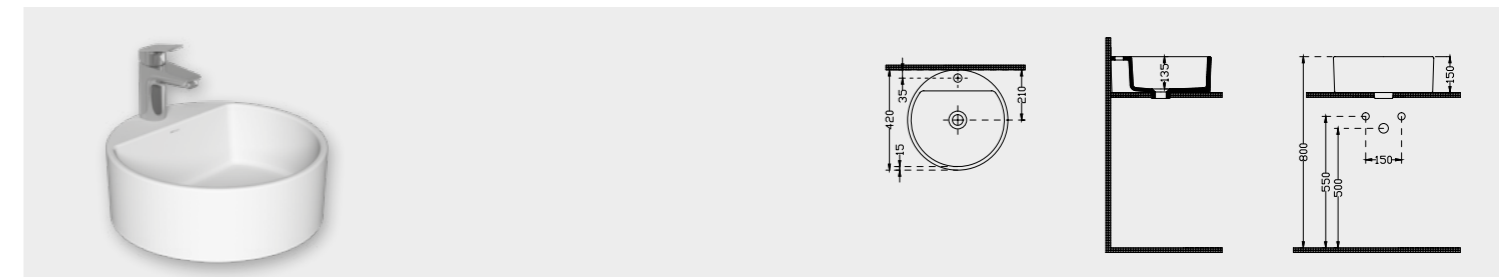

1071

Cup
Washbasin

Ebat Size	Ağırlık Weight	Paketleme Packaging	Palet Adeti Number of Pallets	İhracat Palet Adeti Export Pallet Quantity
42 cm	11 kg	Kutulu / Boxed	30	40