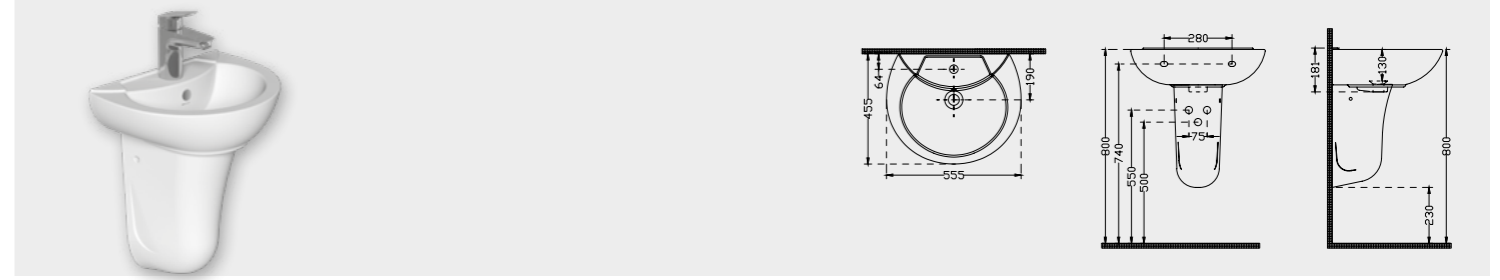

1210

Lavabo
Washbasin

Ebat Size	Ağırlık Weight	Paketleme Packaging	Palet Adeti Number of Pallets	İhracat Palet Adeti Export Pallet Quantity
45x55 cm	14,60 kg	Kutulu / Boxed	28	56