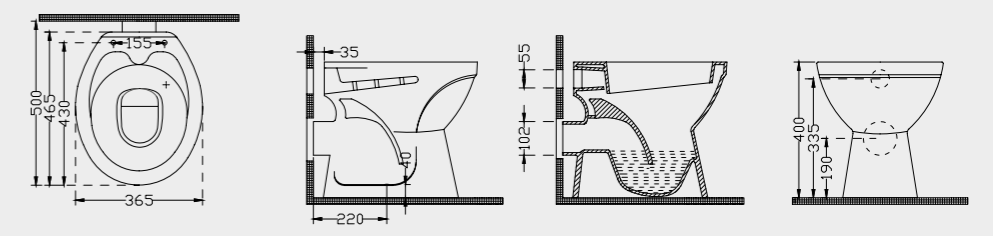

1032

Klozet Altan - P Trap
Single Wc Pan - P Trap

Ağırlık Weight	Paketleme Packaging	Palet Adeti Number of Pallets	İhracat Palet Adeti Export Pallet Quantity
17,50 kg	Kutulu / Boxed	24	40