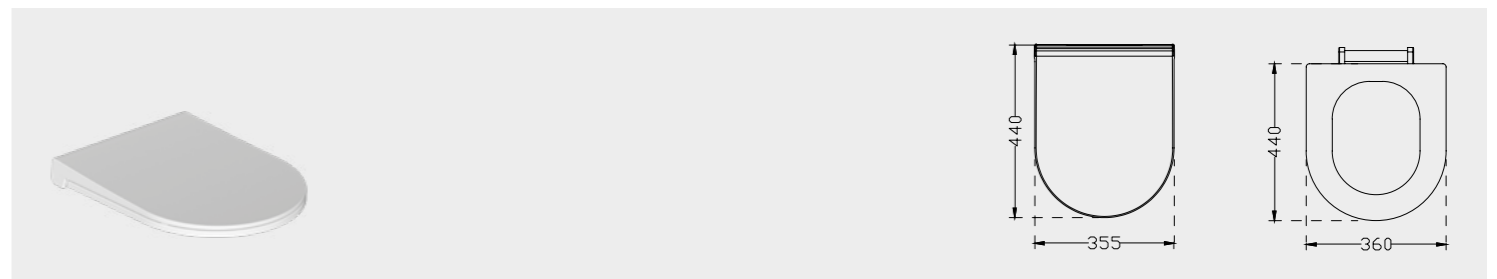

YD050

Yavaş Kapanan Duroplast Slim Kapak
Duroplast Slim Seat Cover Softclose

Ağırlık Weight	Paketleme Packaging
1,50 kg	Kutulu / Boxed