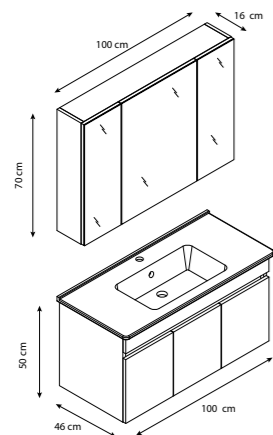

Alt Dolap Base Unit	Boy Dolap Wall Unit	Renk Colour		
Ebat Size	100 cm	120 cm			
Gövde Weight	Mdf Lam Mdf	Mdf Lam Mdf			
Kapak Door	Mdf Lam Mdf	Mdf Lam Mdf			
Lavabo Washbasin	Talya				
Ayna Mirror	100x70cm ayna kapaklı dolap-Mirror				
			Beyaz White	Sonomo Meşe Sonomo Oak	Ceviz Walnut