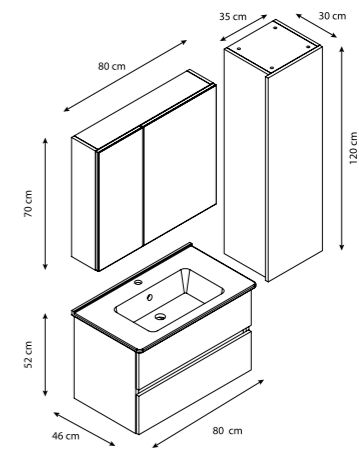

LEAF
Kapaklı / With Door

Çekmece / With Drawer
LEAF

	Alt Dolap Base Unit	Alt Dolap Base Unit	Boy Dolap Wall Unit	Renk Colour		
Ebat Size	65 cm	80 cm	37x120 cm	Beyaz White	Sonomo Meşe Sonomo Oak	Ceviz Walnut
Gövde Weight	Mdf Lam Mdf	Mdf Lam Mdf	Mdf Lam Mdf			
Kapak Door	Mdf Lam Mdf	Mdf Lam Mdf	Mdf Lam Mdf			
Lavabo Washbasin	Talya	Talya				
Ayna Mirror	65x70 cm ayna kapaklı dolap -mirror	80x70cm ayna kapaklı dolap -mirror				

	Alt Dolap Base Unit	Alt Dolap Base Unit	Boy Dolap Wall Unit	Renk Colour		
Ebat Size	65 cm	80 cm	37x120 cm	Beyaz White	Sonomo Meşe Sonomo Oak	Ceviz Walnut
Gövde Weight	Mdf Lam Mdf	Mdf Lam Mdf	Mdf Lam Mdf			
Kapak Door	Mdf Lam Mdf	Mdf Lam Mdf	Mdf Lam Mdf			
Lavabo Washbasin	Talya	Talya				
Ayna Mirror	65x70cm ayna kapaklı dolap -mirror	80x70cm ayna kapaklı dolap -mirror				

66

67