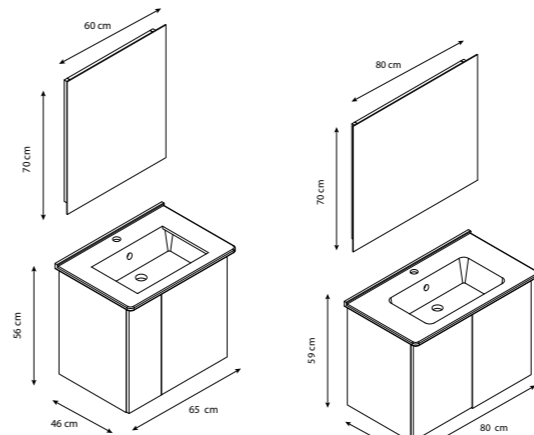

ALTERA

	Alt Dolap Base Unit	Boy Dolap Wall Unit	Renk Colour	
Ebat Size	80 cm	37x120 cm	Antrasit Anthracite	Kırmızı Red
Gövde Weight	Mdf Lam Mdf	Mdf Lam Mdf		
Kapak Door	Lake Lacquer	Lake Lacquer		
Lavabo Washbasin	Talya			
Ayna Mirror	80x70 cm Led			

ARLO

	Alt Dolap Base Unit	Alt Dolap Base Unit	Renk Colour		
Ebat Size	65 cm	80 cm	Beyaz White	Sonomo Meşe Sonomo Oak	Ceviz Walnut
Gövde Weight	Mdf Lam Mdf	Mdf Lam Mdf			
Kapak Door	Lake Lacquer	Lake Lacquer			
Lavabo Washbasin	Talya	Talya			
Ayna Mirror	60x70 cm	80x70 cm