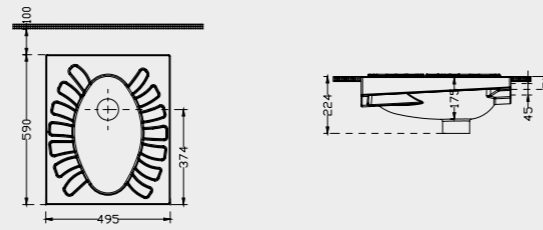

1044

Sun Tuvalet Taşı
Squatting Pan

Ebat Size	Ağırlık Weight	Paketleme Packaging	Palet Adeti Number of Pallets	İhracat Palet Adeti Export Pallet Quantity
50x60 cm	21 kg	Kutulu / Boxed	32	48