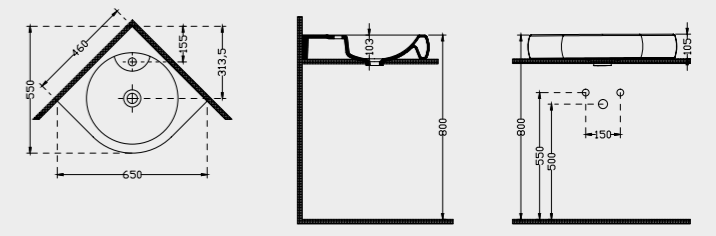

1094

Lavabo
Washbasin

Ebat Size	Ağırlık Weight	Paketleme Packaging	Palet Adeti Number of Pallets	İhracat Palet Adeti Export Pallet Quantity
45x55 cm	11,50 kg	Kutulu / Boxed	24	40