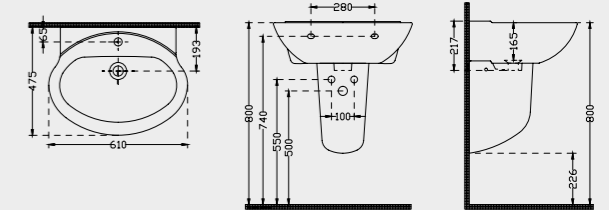

2010

Lavabo
Washbasin

Ebat Size	Ağırlık Weight	Paketleme Packaging	Palet Adeti Number of Pallets	İhracat Palet Adeti Export Pallet Quantity
61x48 cm	17 kg	Kutulu / Boxed	28	30

2732

Asma Klozet (Açık Montaj)
Wall Hung WC Pan (Open Mounting)