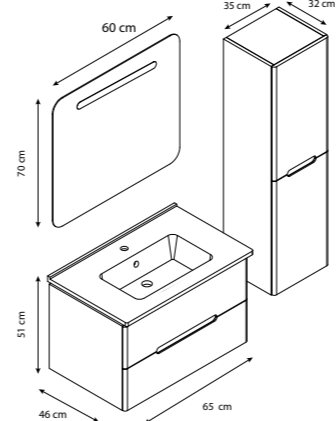

CLOUD

Kapaklı / With Door

CLOUD

Çekmece / Drawer

	Alt Dolap Base Unit	Alt Dolap Base Unit	Boy Dolap Wall Unit	Renk Colour		
Ebat Size	65 cm	80 cm	125 cm			
Gövde Weight	Mdf Lam -MDF	Mdf Lam - MDF	Mdf Lam - MDF			
Kapak Door	Lake Lacquer	Lake Lacquer	Lake Lacquer			
Lavabo Washbasin	Talya	Talya				
Ayna Mirror	60x70 cm Led	80x70 cm Led				
				Beyaz & Kırmızı White & Red	Beyaz & Antrasit White & Anthracite	Beyaz White

	Alt Dolap Base Unit	Alt Dolap Base Unit	Boy Dolap Wall Unit
Ebat Size	65 cm	80 cm	35x120 cm
Gövde Weight	Mdf Lam -MDF	Mdf Lam -MDF	Mdf Lam -MDF
Kapak Door	Lake Lacquer	Lake Lacquer	Lake Lacquer
Lavabo Washbasin	Talya	Talya	
Ayna Mirror	65x70 cm Led	80x70 cm Led