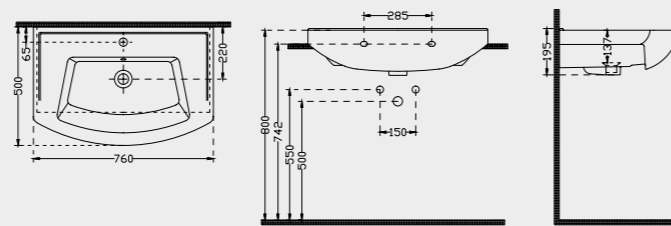

3075

Etna 75
Washbasin

Ebat Size	Ağırlık Weight	Paketleme Packaging	Palet Adeti Number of Pallets	İhracat Palet Adeti Export Pallet Quantity
76 cm	22 kg	Kutulu / Boxed	15	15