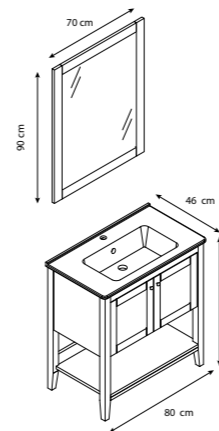

Alt Dolap Base Unit	Renk Colour		
Ebat Size	80 cm	Beyaz White Gri Grey Lacivert Navy Blue		
Gövde Weight	Lake Lacquer			
Kapak Door	Lake Lacquer			
Lavabo Washbasin	Talya			
Ayna Mirror	70x90 cm