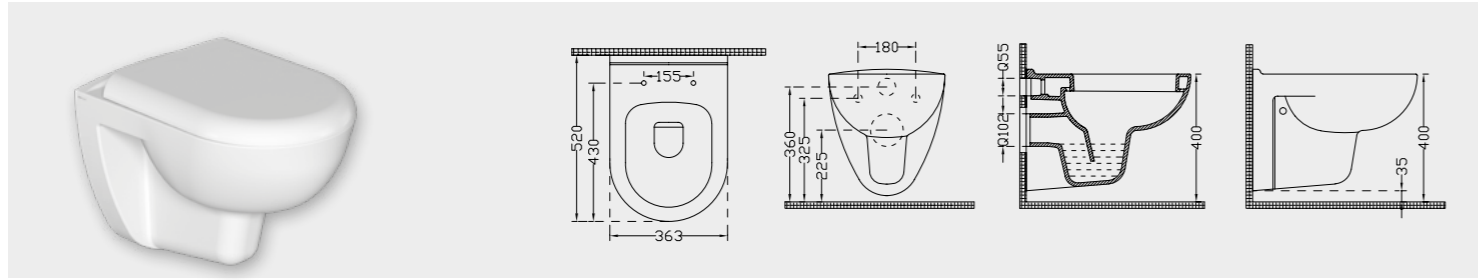

YD050

Yavaş Kapanan Duroplast Slim Kapak
Duroplast Slim Seat Cover Softclose

Ağırlık Weight	Paketleme Packaging
1,50 kg	Kutulu / Boxed

CRYSTAL

Asma Takım / Wall Hung Set

1534

Asma Klozet
Wall Hung Wc Pan

Ağırlık Weight	Paketleme Packaging	Palet Adeti Number of Pallets	İhracat Palet Adeti Export Pallet Quantity
20,10 kg	Kutulu / Boxed	18	24