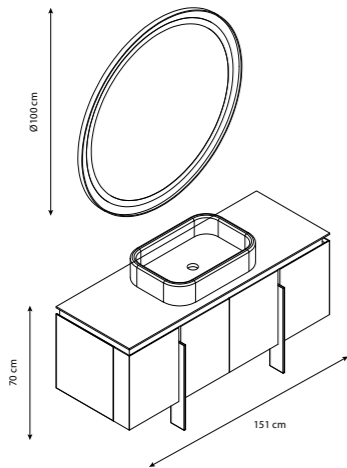

Alt Dolap Base Unit

Ebat Size	50 cm
Gövde Weight	Lake Lacquer
Kapak Door	Lake Lacquer
Lavabo Washbasin	Leo
Ayna Mirror	Ø80 cm Led Siyah Led Black

Yan Dolap Side Unit

Ebat Size	50 cm
Gövde Weight	Lake Lacquer
Kapak Door	Lake Lacquer
Lavabo Washbasin	
Ayna Mirror	

Ebat Size

150 cm

Renk Colour

Gövde Weight	Lake Lacquer		
Kapak Door	Lake Lacquer		
Lavabo Washbasin	Orfe		
Ayna Mirror	Ø80 cm Led Gold / Ø100 cm Led Gold		

Lacivert & Altın
Navy Blue & GoldBeyaz & Altın
White & Gold

BUDAPEŞTE

Ebat Size	150 cm	120 cm
Gövde Weight	Lake Lacquer	Lake Lacquer
Kapak Door	Lake Lacquer	Lake Lacquer
Lavabo Washbasin	Orfe	Orfe
Ayna Mirror	Ø100 cm Bakır Ahşap Copper Wood	Ø80 cm Bakır Ahşap Copper Wood