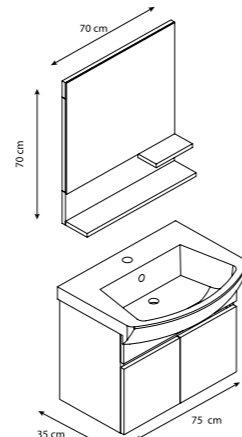

64

FUSION

Alt Dolap Base Unit

Boy Dolap Wall Unit

Ebat Size	100 cm	138 cm
Gövde Weight	Doğal Ahşap Natural Wood	Doğal Ahşap Kaplama Natural Wood
Kapak Door	Lake Lacquer	Lake Lacquer
Lavabo Washbasin	Orfe	
Ayna Mirror	100x60 cm Led	