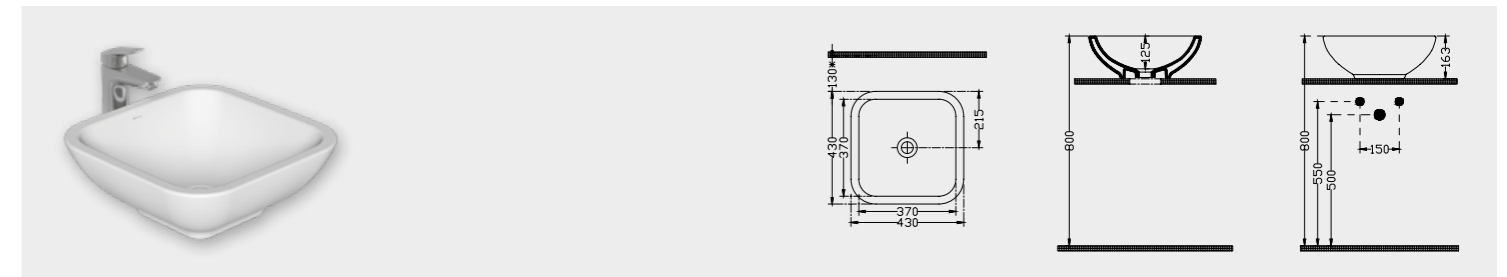

1090

Zeta
Washbasin

Ebat Size	Ağırlık Weight	Paketleme Packaging	Palet Adeti Number of Pallets	İhracat Palet Adeti Export Pallet Quantity
43x43 cm	9,80 kg	Kutulu / Boxed	30	40