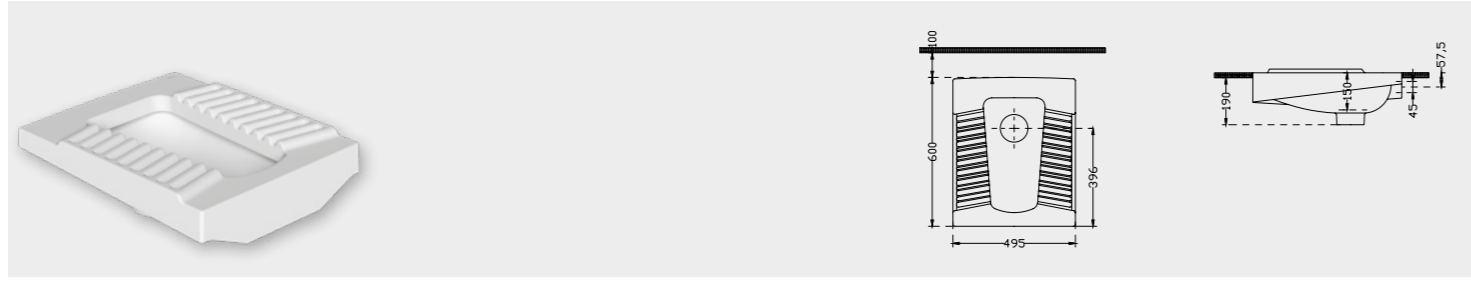

1042

Çevre Yıkamalı Tuvalet Taşı
Squatting Pan

Ebat Size	Ağırlık Weight	Paketleme Packaging	Palet Adeti Number of Pallets	İhracat Palet Adeti Export Pallet Quantity
50x60 cm	20,50 kg	Kutulu / Boxed	36	54