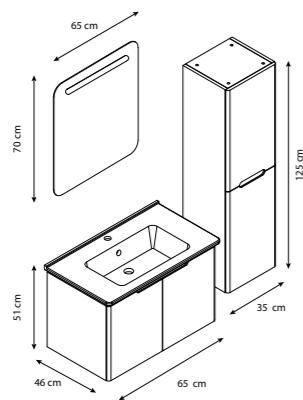

CLOUD

Kapaklı / With Door

CLOUD

Çekmece / Drawer

	Alt Dolap Base Unit	Alt Dolap Base Unit	Boy Dolap Wall Unit	Renk Colour		
Ebat Size	65 cm	80 cm	125 cm			
Gövde Weight	Mdf Lam -MDF	Mdf Lam - MDF	Mdf Lam - MDF			
Kapak Door	Lake Lacquer	Lake Lacquer	Lake Lacquer			
Lavabo Washbasin	Talya	Talya				
Ayna Mirror	60x70 cm Led	80x70 cm Led				
				Beyaz & Kırmızı White & Red	Beyaz & Antrasit White & Anthracite	Beyaz White

	Alt Dolap Base Unit	Alt Dolap Base Unit	Boy Dolap Wall Unit
Ebat Size	65 cm	80 cm	35x120 cm
Gövde Weight	Mdf Lam -MDF	Mdf Lam -MDF	Mdf Lam -MDF
Kapak Door	Lake Lacquer	Lake Lacquer	Lake Lacquer
Lavabo Washbasin	Talya	Talya	
Ayna Mirror	65x70 cm Led	80x70 cm Led