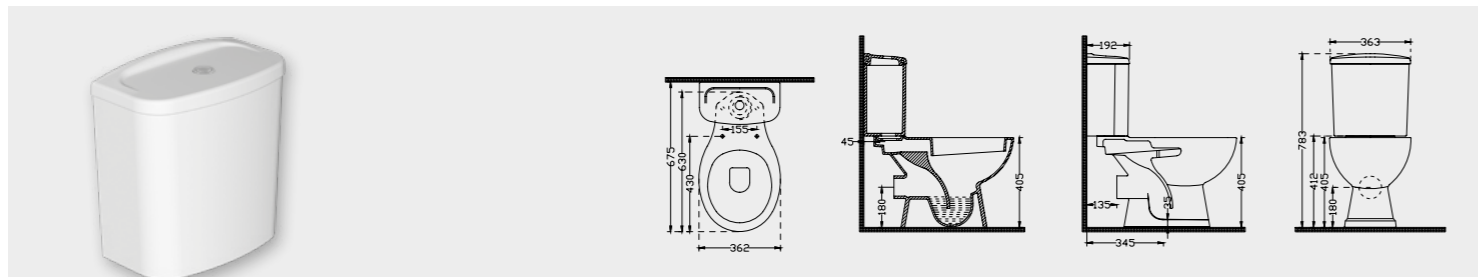

YD073

Standart Kapak
Seat Cover

Ağırlık Weight	Paketleme Packaging
1,50 kg	Kutulu / Boxed

BEDENSEL ENGELLİ

Takım / Disable Wc

1830

Asma Klozet
Wall Hung Wc Pan

Ağırlık Weight	Paketleme Packaging	Palet Adeti Number of Pallets	İhracat Palet Adeti Export Pallet Quantity
25 kg	Kutulu / Boxed	6	12