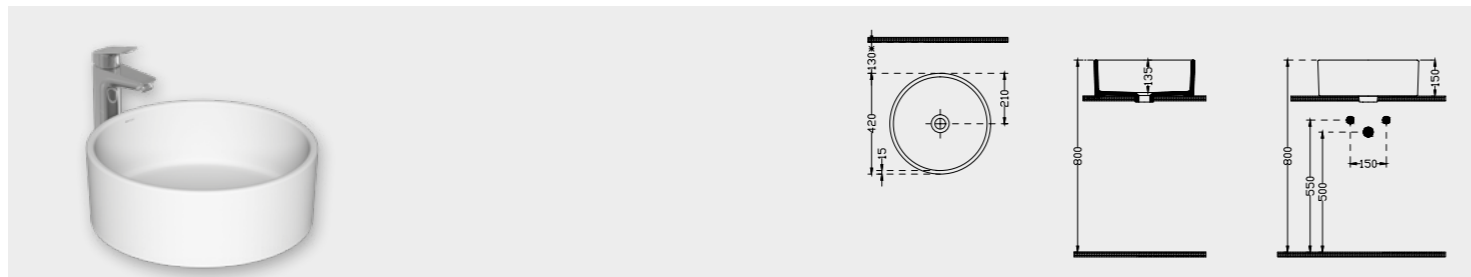

1070

Cup
Washbasin

Ebat Size	Ağırlık Weight	Paketleme Packaging	Palet Adeti Number of Pallets	İhracat Palet Adeti Export Pallet Quantity
42 cm	11 kg	Kutulu / Boxed	30	40