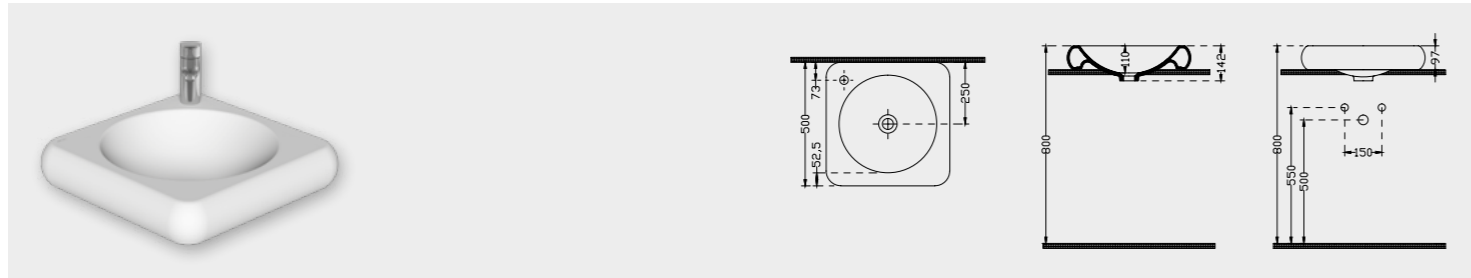

1092

Stella
Washbasin

Ebat Size	Ağırlık Weight	Paketleme Packaging	Palet Adeti Number of Pallets	İhracat Palet Adeti Export Pallet Quantity
50x50 cm	12 kg	Kutulu / Boxed	24	40