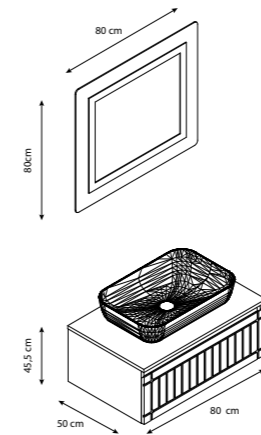

Alt Dolap Base Unit	Alt Dolap Base Unit	Boy Dolap Wall Unit	Renk Colour		
Ebat Size	80 cm	120 cm	35x120 cm	Beyaz White	Antrasit Anthracite	Siyah Black
Gövde Weight	Mdf Lam Mdf	Mdf Lam Mdf	Mdf Lam Mdf			
Kapak Door	Lake Lacquer	Lake Lacquer	Lake Lacquer			
Lavabo Washbasin	Orfe	Orfe				
Ayna Mirror	80x80 cm Led	120x80 cm Led