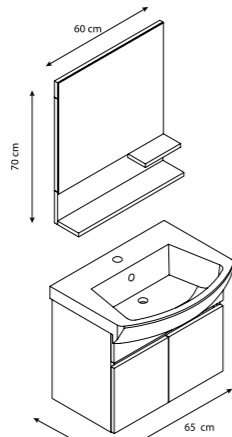

64

FUSION

Alt Dolap Base Unit

Boy Dolap Wall Unit

Ebat Size	100 cm	138 cm
Gövde Weight	Doğal Ahşap Natural Wood	Doğal Ahşap Kaplama Natural Wood
Kapak Door	Lake Lacquer	Lake Lacquer
Lavabo Washbasin	Orfe	
Ayna Mirror	100x60 cm Led	