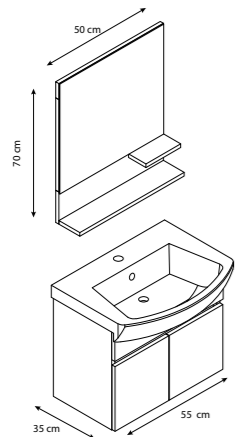

64

FUSION

Alt Dolap Base Unit

Boy Dolap Wall Unit

Ebat Size	100 cm	138 cm
Gövde Weight	Doğal Ahşap Natural Wood	Doğal Ahşap Kaplama Natural Wood
Kapak Door	Lake Lacquer	Lake Lacquer
Lavabo Washbasin	Orfe	
Ayna Mirror	100x60 cm Led	