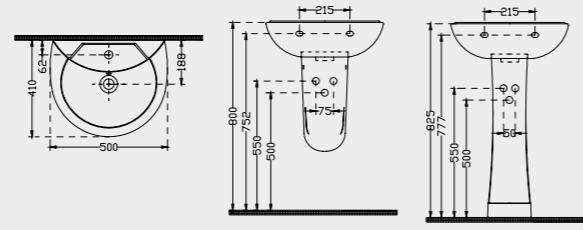

1321

Yarım Ayak
Half Pedestal

Ağırlık Weight	Paketleme Packaging	Palet Adeti Number of Pallets	İhracat Palet Adeti Export Pallet Quantity
7 kg	Kutulu / Boxed	42	120