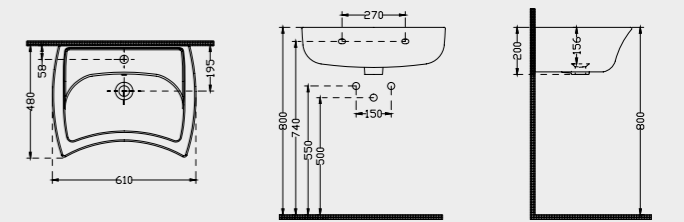

Ağırlık Weight	Paketleme Packaging	Palet Adeti Number of Pallets	İhracat Palet Adeti Export Pallet Quantity
19,50 kg	Kutulu / Boxed	12	32

YD071

Kapak
Seat Cover