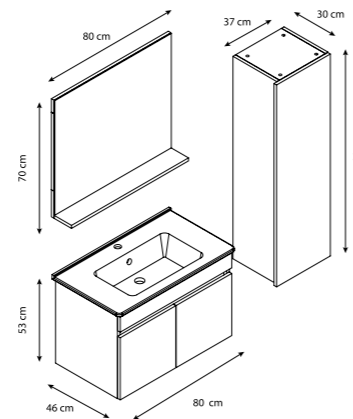

LEAF
Kapaklı / With Door

Çekmece / With Drawer
LEAF

	Alt Dolap Base Unit	Alt Dolap Base Unit	Boy Dolap Wall Unit	Renk Colour		
Ebat Size	65 cm	80 cm	37x120 cm	Beyaz White	Sonomo Meşe Sonomo Oak	Ceviz Walnut
Gövde Weight	Mdf Lam Mdf	Mdf Lam Mdf	Mdf Lam Mdf			
Kapak Door	Mdf Lam Mdf	Mdf Lam Mdf	Mdf Lam Mdf			
Lavabo Washbasin	Talya	Talya				
Ayna Mirror	65x70 cm ayna kapaklı dolap -mirror	80x70cm ayna kapaklı dolap -mirror				

	Alt Dolap Base Unit	Alt Dolap Base Unit	Boy Dolap Wall Unit	Renk Colour		
Ebat Size	65 cm	80 cm	37x120 cm	Beyaz White	Sonomo Meşe Sonomo Oak	Ceviz Walnut
Gövde Weight	Mdf Lam Mdf	Mdf Lam Mdf	Mdf Lam Mdf			
Kapak Door	Mdf Lam Mdf	Mdf Lam Mdf	Mdf Lam Mdf			
Lavabo Washbasin	Talya	Talya				
Ayna Mirror	65x70cm ayna kapaklı dolap -mirror	80x70cm ayna kapaklı dolap -mirror				

66

67