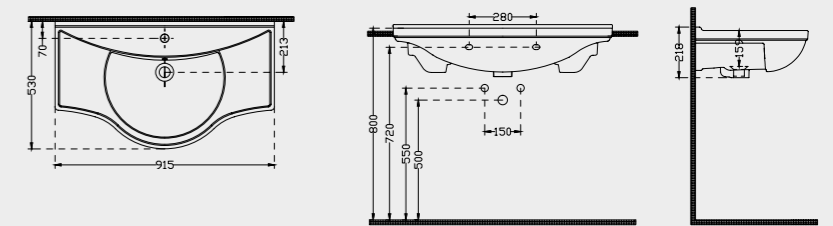

1062

Etajerli Lavabo
Washbasin

Ebat Size	Ağırlık Weight	Paketleme Packaging	Palet Adeti Number of Pallets	İhracat Palet Adeti Export Pallet Quantity
92 cm	26 kg	Kutulu / Boxed	12	15