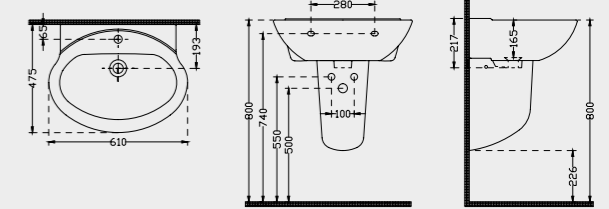

2021

Yarım Ayak
Half Pedestal

Ağırlık Weight	Paketleme Packaging	Palet Adeti Number of Pallets	İhracat Palet Adeti Export Pallet Quantity
7,5 kg	Kutulu / Boxed	28	40