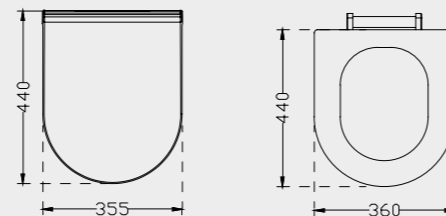

YD050

Yavaş Kapanan Duroplast Slim Kapak
Duroplast Slim Seat Cover Softclose

Ağırlık Weight	Paketleme Packaging
1,50 kg	Kutulu / Boxed