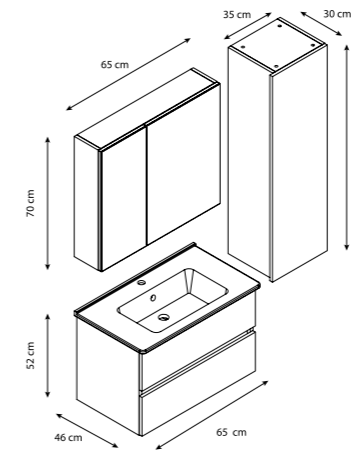

LEAF
Kapaklı / With Door

Çekmece / With Drawer
LEAF

	Alt Dolap Base Unit	Alt Dolap Base Unit	Boy Dolap Wall Unit	Renk Colour		
Ebat Size	65 cm	80 cm	37x120 cm	Beyaz White	Sonomo Meşe Sonomo Oak	Ceviz Walnut
Gövde Weight	Mdf Lam Mdf	Mdf Lam Mdf	Mdf Lam Mdf			
Kapak Door	Mdf Lam Mdf	Mdf Lam Mdf	Mdf Lam Mdf			
Lavabo Washbasin	Talya	Talya				
Ayna Mirror	65x70 cm ayna kapaklı dolap -mirror	80x70cm ayna kapaklı dolap -mirror				

	Alt Dolap Base Unit	Alt Dolap Base Unit	Boy Dolap Wall Unit	Renk Colour		
Ebat Size	65 cm	80 cm	37x120 cm	Beyaz White	Sonomo Meşe Sonomo Oak	Ceviz Walnut
Gövde Weight	Mdf Lam Mdf	Mdf Lam Mdf	Mdf Lam Mdf			
Kapak Door	Mdf Lam Mdf	Mdf Lam Mdf	Mdf Lam Mdf			
Lavabo Washbasin	Talya	Talya				
Ayna Mirror	65x70cm ayna kapaklı dolap -mirror	80x70cm ayna kapaklı dolap -mirror				

66

67