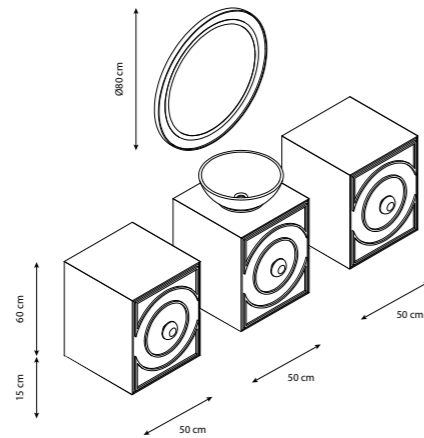

Alt Dolap Base Unit

Ebat Size	50 cm
Gövde Weight	Lake Lacquer
Kapak Door	Lake Lacquer
Lavabo Washbasin	Leo
Ayna Mirror	Ø80 cm Led Siyah Led Black

Yan Dolap Side Unit

Ebat Size	50 cm
Gövde Weight	Lake Lacquer
Kapak Door	Lake Lacquer
Lavabo Washbasin	
Ayna Mirror	