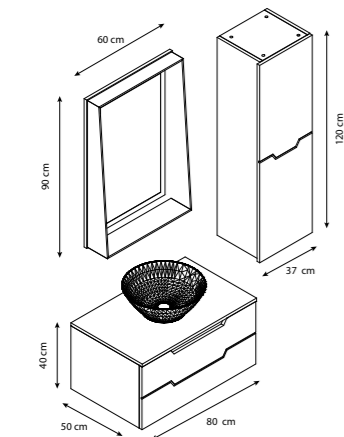

Alt Dolap Base Unit	Boy Dolap Wall Unit	Renk Colour		
Ebat Size	80 cm	37x120 cm	Beyaz White Antrasit Anthracite Siyah Black		
Gövde Weight	Mdf Lam Mdf	Mdf Lam Mdf			
Kapak Door	Lake Lacquer	Lake Lacquer			
Lavabo Washbasin	Leo				
Ayna Mirror	60x90 cm Led