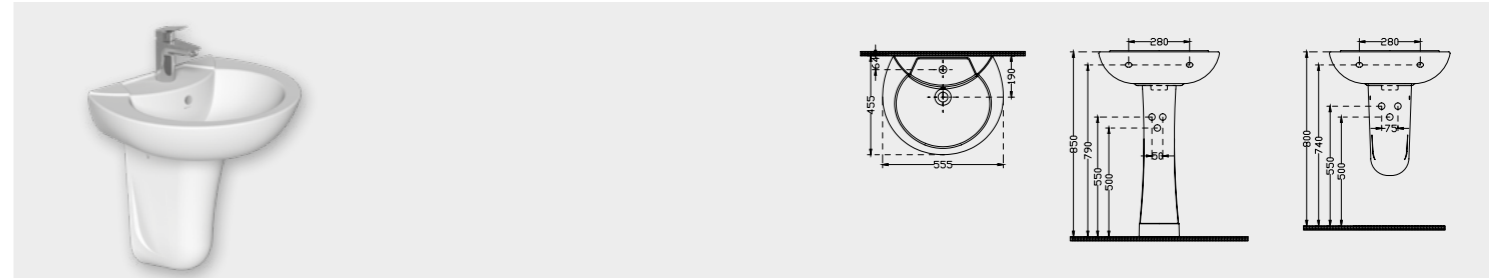

1210

Lavabo
Washbasin

Ebat Size	Ağırlık Weight	Paketleme Packaging	Palet Adeti Number of Pallets	İhracat Palet Adeti Export Pallet Quantity
45x55	14,60 kg	Kutulu / Boxed	28	56