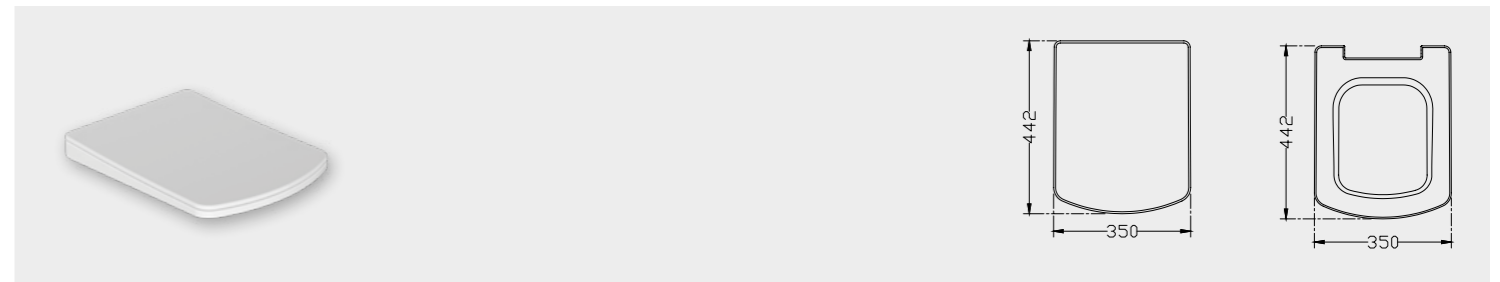

YD075-PP

Plastik Slim Yavaş Kapanan Kapak
PP Seat Cover Softclose

Ağırlık Weight	Paketleme Packaging
1,50 kg	Kutulu / Boxed