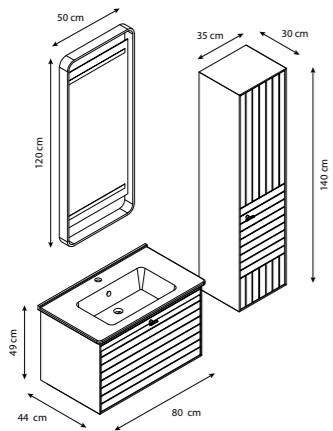

Alt Dolap Base Unit	Boy Dolap Wall Unit	Renk Colour	
Ebat Size	80 cm	37x140 cm		
Gövde Weight	Lake Lacquer	Lake Lacquer	●	●
Kapak Door	Lake Lacquer	Lake Lacquer	Beyaz White	Yeşil Green
Lavabo Washbasin	Talya			
Ayna Mirror	50x120 cm Led Siyah Black