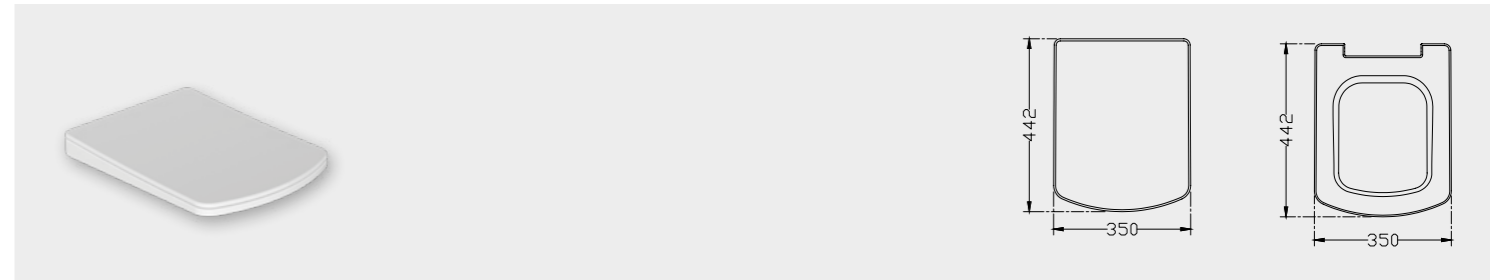

YD075

Star Slim Duroplast Yavaş Kapanan Kapak
Seat Cover (Duroplast Slim Softclose)

Ağırlık Weight	Paketleme Packaging	Palet Adeti Number of Pallets
2,50 kg	Kutulu / Boxed	9