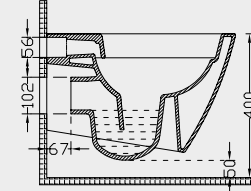

## Siena Asma Klozet

Wall Hung WC Pan

**5750 - 5751**

Delikli With bidet hole Deliksiz Without bidet hole

**SIENA ASMA KLOZET**  
WALL HUNG WC PAN

**Ağırlık (Weight):** 22,80 kg  
**Paketleme (Packaging):** Kutulu  
**Palet Adeti (Number of Pallets):** 12  
**Ebat (Size):** 53x36 cm