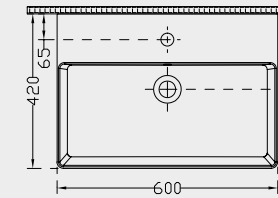

## Twins 60 cm Lavabo

Washbasin

**5871**

**TWINS LAVABO 60 cm**  
WASHBASIN

Ağırlık (Weight): 17,22 kg

Paketleme (Packaging): Kutulu

Palet Adeti (Number of Pallets): 20

Ebat (Size): 42x60 cm