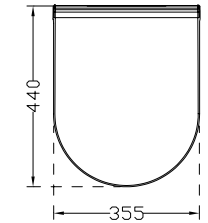

YD050

SIENA SLIM KAPAK DUROPLAST SLIM SOFT CLOSE SEAT COVER

Ağırlık (Weight): 2,20 kg

Paketleme (Packaging): Kutulu

Palet Adeti (Number of Pallets): 12

Ebat (Size): 36.5x48x5.5 cm