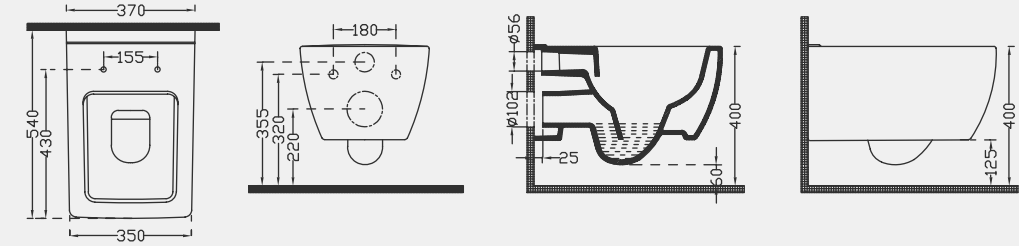

### FIRST

ASMA KLOZET WALL HUNG WC PAN

Ağırlık (Weight): 25,70 kg

Paketleme (Packaging): Kutulu

Palet Adeti (Number of Pallets): 16

Ebat (Size): 54x37 cm

**004**