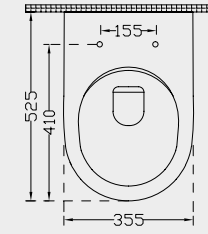

## Siena Asma Klozet

Wall Hung WC Pan

**5750 - 5751**

Delikli With bidet hole Deliksiz Without bidet hole

**SIENA ASMA KLOZET**  
WALL HUNG WC PAN

**Ağırlık (Weight):** 22,80 kg  
**Paketleme (Packaging):** Kutulu  
**Palet Adeti (Number of Pallets):** 12  
**Ebat (Size):** 53x36 cm

## Siena Asma Bide

Wall Hung Bidet

5755

SIENA ASMA BIDE  
WALL HUNG BIDE

Ağırlık (Weight): 18,20 kg

Paketleme (Packaging): Kutulu

Palet Adeti (Number of Pallets): 12

Ebat (Size): 53x36 cm