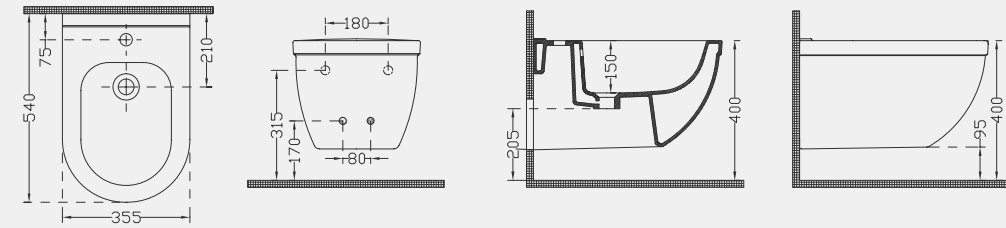

## Sirius Asma Bide

Wall Hung Bidet

**5435**

**SIRIUS**  
ASMA BİDE WALL HUNG BİDET

Ağırlık (Weight): 21,50 kg

Paketleme (Packaging): Kutulu

Palet Adeti (Number of Pallets): 12

Ebat (Size): 54x36.5 cm