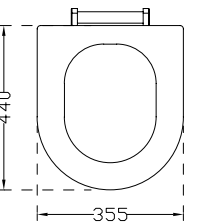

YD050

SIENA SLIM KAPAK DUROPLAST SLIM SOFT CLOSE SEAT COVER

Ağırlık (Weight): 2,20 kg

Paketleme (Packaging): Kutulu

Palet Adeti (Number of Pallets): 12

Ebat (Size): 36.5x48x5.5 cm