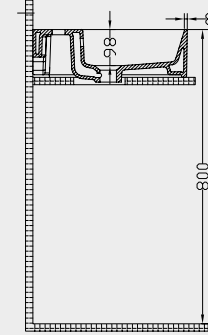

## Twins 60 cm Lavabo

Washbasin

**5871**

**TWINS LAVABO 60 cm**  
WASHBASIN

Ağırlık (Weight): 17,22 kg

Paketleme (Packaging): Kutulu

Palet Adeti (Number of Pallets): 20

Ebat (Size): 42x60 cm