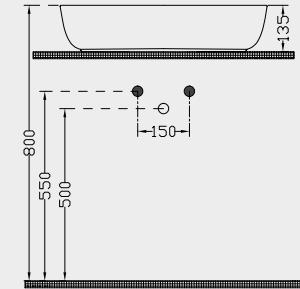

## Orfe Lavabo

Washbasin

**5851**

**ORFE LAVABO**  
WASHBASIN

Ağırlık (Weight): 12,37 kg

Paketleme (Packaging): Kutulu

Palet Adeti (Number of Pallets): 28

Ebat (Size): 60x40 cm