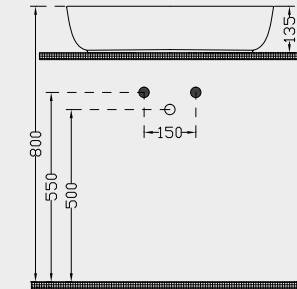

## Nexus Lavabo

Washbasin

**5850**

**NEXUS LAVABO**  
WASHBASIN

**Ağırlık (Weight):** 13,70 kg

**Paketleme (Packaging):** Kutulu

**Palet Adeti (Number of Pallets):** 28

**Ebat (Size):** 60x40 cm