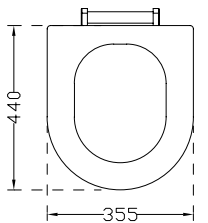

### SIRIUS

SLIM KAPAK DUROPLAST SLIM  
SOFT CLOSE SEAT COVER

Ağırlık (Weight): 2,20 kg

Paketleme (Packaging): Kutulu

Palet Adeti (Number of Pallets): 12

Ebat (Size): 36.5x48x5.5 cm