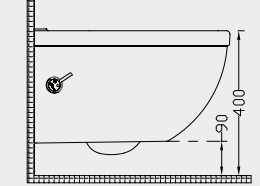

### SIRIUS ASMA KLOZET

WALL HUNG WC PAN WITH  
INTEGRATED BIDET FUNCTION

Ağırlık (Weight): 25,12 kg

Paketleme (Packaging): Kutulu

Palet Adeti (Number of Pallets): 12

Ebat (Size): 54x36.5 cm