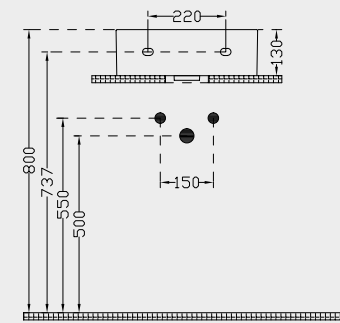

## Twins 40 cm Lavabo

Washbasin

**5873**

**TWINS LAVABO 40 cm**  
WASHBASIN

Ağırlık (Weight): 13,14 kg

Paketleme (Packaging): Kutulu

Palet Adeti (Number of Pallets): 24

Ebat (Size): 42x40 cm