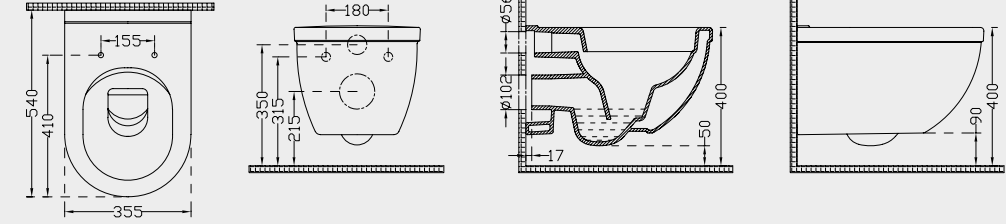

## Sirius Asma Klozet

Wall Hung WC Pan

**5430 - 5431**

Delikli With bidet hole Deliksiz Without bidet hole

**SIRIUS**  
ASMA KLOZET WALL HUNG WC PAN

Ağırlık (Weight): 24,60 kg  
Paketleme (Packaging): Kutulu  
Palet Adeti (Number of Pallets): 12  
Ebat (Size): 54x36.5 cm