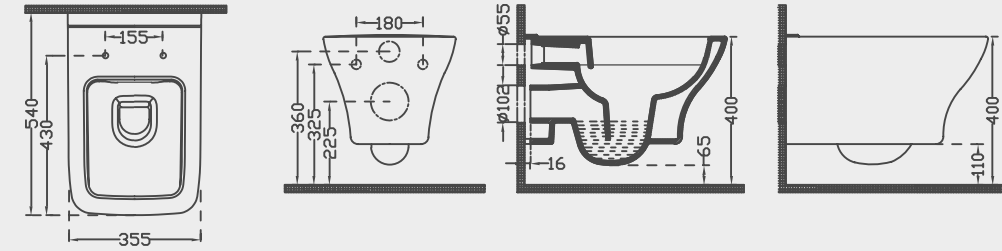

6030 - 6031

Delikli
With bidet hole

Deliksiz
Without bidet hole

PETRA
ASMA KLOZET WALL HUNG WC PAN

Ağırlık (Weight): 23,60 kg

Paketleme (Packaging): Kutulu

Palet Adeti (Number of Pallets): 12

Ebat (Size): 54x35,5 cm

002

PETRA
ULTRA SLIM KAPAK DUROPLAST
SLIM SOFT CLOSE SEAT COVER

Ağırlık (Weight): 2,20 kg

Paketleme (Packaging): Kutulu

Palet Adeti (Number of Pallets): 16

Ebat (Size): 36,5x48x5,5 cm