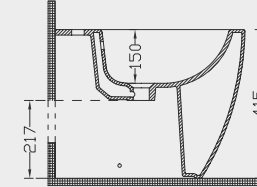

## Siena Bide

Back to Wall Bidet

5735

SIENA DUVARA SIFIR BİDE  
BACK TO WALL BIDET

Ağırlık (Weight): 26,50 kg

Paketleme (Packaging): Kutulu

Palet Adeti (Number of Pallets): 20

Ebat (Size): 53x36 cm