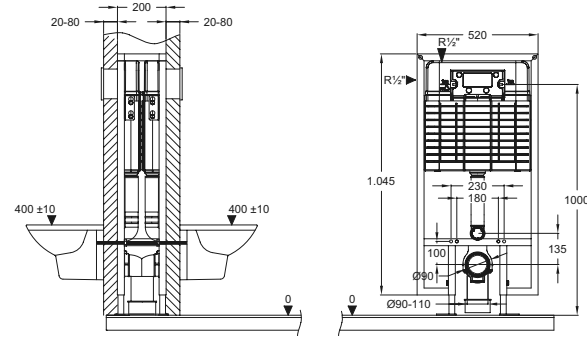

# Gömme Rezervuar

Concealed Cistern

**51032**

**GÖMME REZERVUAR ALÇIPAN DUVAR İÇİ SIRTIRTA 8 CM**  
CONCEALED CISTERN FOR PLASTER WALL BACK TO BACK SYSTEM

**Tam Fonksiyon (Full Function):** 4-6 Lt  
**Paketleme (Packaging):** Kutulu, Boxed  
**Ebat (Size):** 52x102,5 cm