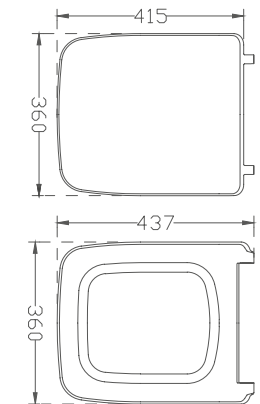

Ebat (Size): 36,5x48x5,5 cm

Ağırlık (Weight): 23,67 kg

Paketleme (Packaging): Kutulu

Palet Adeti (Number of Pallets): 12

Ebat (Size): 54x35.5 cm

**002**

**PETRA**

ULTRA SLIM KAPAK DUROPLAST  
SLIM SOFT CLOSE SEAT COVER

Ağırlık (Weight): 2,20 kg

Paketleme (Packaging): Kutulu

Palet Adeti (Number of Pallets): 16

Ebat (Size): 36.5x48x5.5 cm