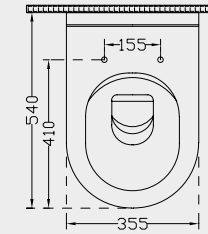

## Sirius Asma Bide

Wall Hung Bidet

**5435**

**SIRIUS**  
ASMA BİDE WALL HUNG BİDET

Ağırlık (Weight): 21,50 kg

Paketleme (Packaging): Kutulu

Palet Adeti (Number of Pallets): 12

Ebat (Size): 54x36.5 cm

### SIRIUS ASMA KLOZET

WALL HUNG WC PAN WITH  
INTEGRATED BIDET FUNCTION

Ağırlık (Weight): 25,12 kg

Paketleme (Packaging): Kutulu

Palet Adeti (Number of Pallets): 12

Ebat (Size): 54x36.5 cm