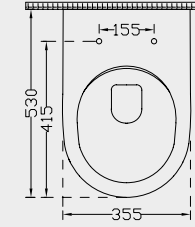

### SIENA DUVARA SIFIR KLOZET BACK TO WALL WC PAN

Ağırlık (Weight): 28,90 kg

Paketleme (Packaging): Kutulu

Palet Adeti (Number of Pallets): 20

Ebat (Size): 53x36 cm