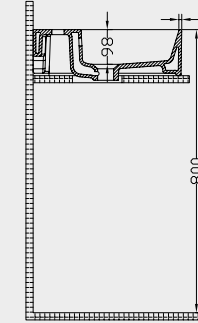

## Twins 40 cm Lavabo

Washbasin

**5873**

**TWINS LAVABO 40 cm**  
WASHBASIN

Ağırlık (Weight): 13,14 kg

Paketleme (Packaging): Kutulu

Palet Adeti (Number of Pallets): 24

Ebat (Size): 42x40 cm