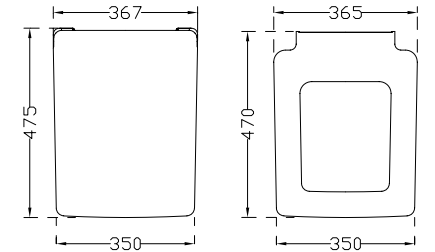

### FIRST

ASMA KLOZET WALL HUNG WC PAN

Ağırlık (Weight): 25,70 kg

Paketleme (Packaging): Kutulu

Palet Adeti (Number of Pallets): 16

Ebat (Size): 54x37 cm

**004**

## First Asma Bide

Wall Hung Bidet

**5335**

**FIRST**  
ASMA BIDE WALL HUNG BIDET

Ağırlık (Weight): 22 kg

Paketleme (Packaging): Kutulu

Palet Adeti (Number of Pallets): 16

Ebat (Size): 54x37 cm