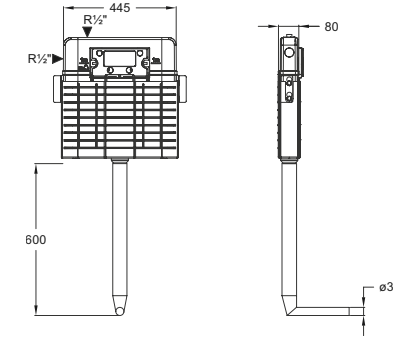

51029

GÖMME REZERVUAR HELATAŞI VE YERDEN KLOZETLER İÇİN 8 CM
CONCEALED CISTERN FOR SQUATTING PAN SYSTEM

Tam Fonksiyon (Full Function): 4-6 Lt
Paketleme (Packaging): Kutulu, Boxed
Ebat (Size): 44,5x110 cm