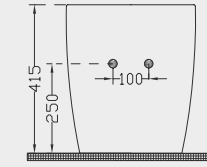

5735

SIENA DUVARA SIFIR BIDE
BACK TO WALL BIDET

Ağırlık (Weight): 28,20 kg

Paketleme (Packaging): Kutulu

Palet Adeti (Number of Pallets): 16

Ebat (Size): 53x36 cm