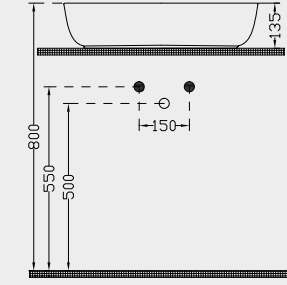

## Dream Lavabo

Washbasin

**5840**

**DREAM LAVABO**  
WASHBASIN

Ağırlık (Weight): 11,30 kg

Paketleme (Packaging): Kutulu

Palet Adeti (Number of Pallets): 28

Ebat (Size): 60x40 cm