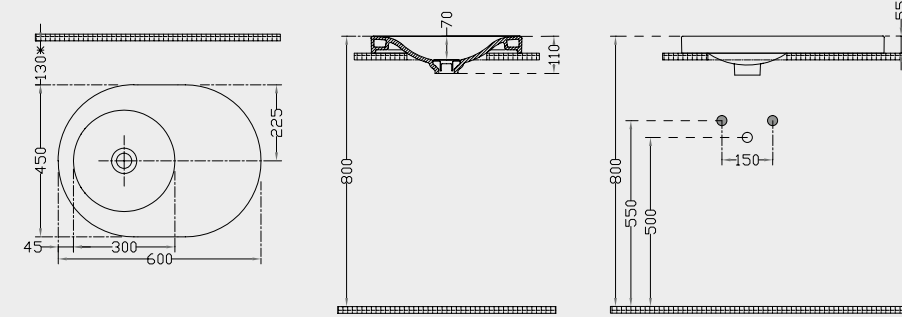

## Damla Lavabo

Washbasin

**5860**

**DAMLA LAVABO**  
WASHBASIN

Ağırlık (Weight): 10,18 kg

Paketleme (Packaging): Kutulu

Palet Adeti (Number of Pallets): 28

Ebat (Size): 45x60 cm