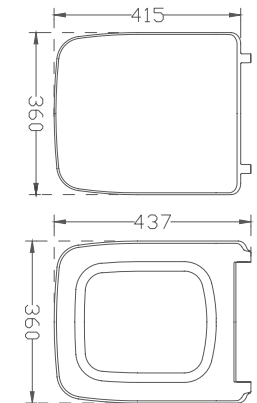

## Petra Asma Klozet

Wall Hung WC Pan

**6030 - 6031**

Delikli  
With bidet hole

Deliksiz  
Without bidet hole

**PETRA**  
ASMA KLOZET WALL HUNG WC PAN

Ağırlık (Weight): 23,60 kg

Paketleme (Packaging): Kutulu

Palet Adeti (Number of Pallets): 12

Ebat (Size): 54x35,5 cm

**002**

**PETRA**  
ULTRA SLIM KAPAK DUROPLAST  
SLIM SOFT CLOSE SEAT COVER

Ağırlık (Weight): 2,20 kg

Paketleme (Packaging): Kutulu

Palet Adeti (Number of Pallets): 16

Ebat (Size): 36,5x48x5,5 cm