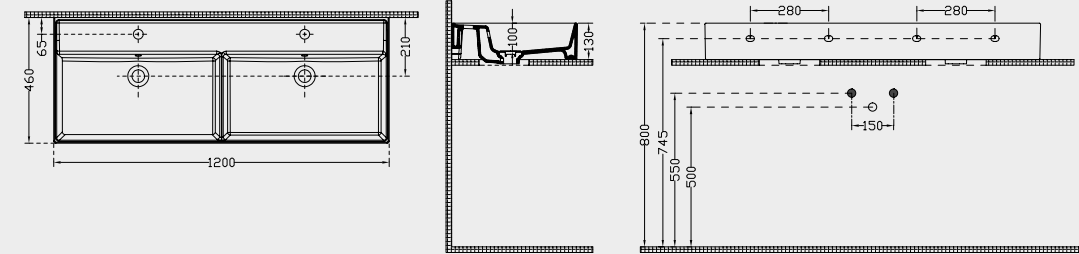

## Twins 120 cm Lavabo

Washbasin

**5872**

**TWINS LAVABO 120 cm**  
WASHBASIN

Ağırlık (Weight): 35,27 kg

Paketleme (Packaging): Kutulu

Palet Adeti (Number of Pallets): 12

Ebat (Size): 46x120 cm