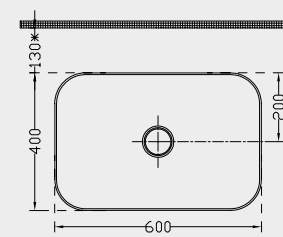

## Orfe Lavabo

Washbasin

**5851**

**ORFE LAVABO**  
WASHBASIN

Ağırlık (Weight): 12,37 kg

Paketleme (Packaging): Kutulu

Palet Adeti (Number of Pallets): 28

Ebat (Size): 60x40 cm