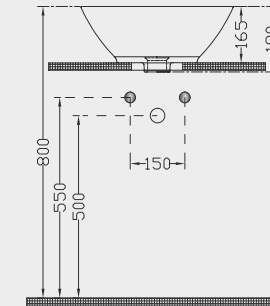

# Leo Lavabo

Washbasin

**5910**

**LEO LAVABO**  
WASHBASIN

Ağırlık (Weight): 9,44 kg

Paketleme (Packaging): Kutulu

Palet Adeti (Number of Pallets): 28

Ebat (Size): 42x45 cm