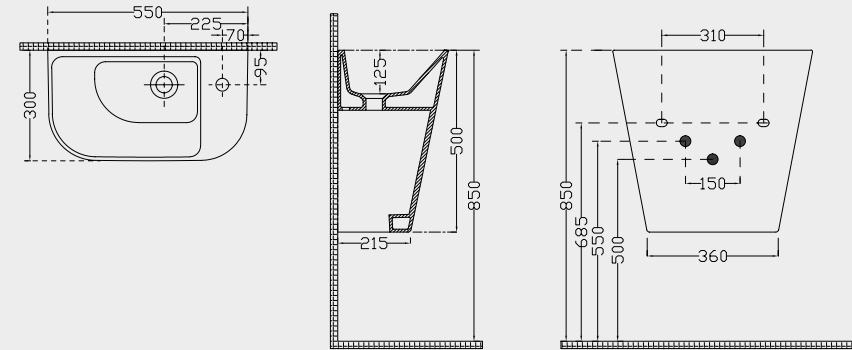

## Lena Lavabo

Washbasin

**5880**

**LENA LAVABO**  
WASHBASIN

**Ağırlık (Weight):** 23,33 kg

**Paketleme (Packaging):** Kutulu

**Palet Adeti (Number of Pallets):** 12

**Ebat (Size):** 32x56 cm