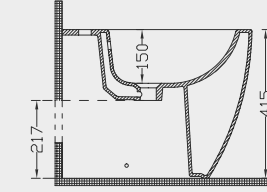

5735

SIENA DUVARA SIFIR BIDE
BACK TO WALL BIDET

Ağırlık (Weight): 28,20 kg

Paketleme (Packaging): Kutulu

Palet Adeti (Number of Pallets): 16

Ebat (Size): 53x36 cm