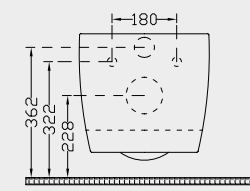

## Siena Asma Klozet

Wall Hung WC Pan

**5750 - 5751**

Delikli With bidet hole Deliksiz Without bidet hole

**SIENA ASMA KLOZET**  
WALL HUNG WC PAN

**Ağırlık (Weight):** 22,80 kg  
**Paketleme (Packaging):** Kutulu  
**Palet Adeti (Number of Pallets):** 12  
**Ebat (Size):** 53x36 cm