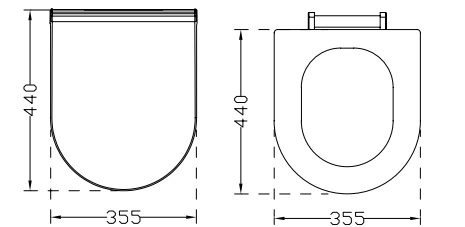

Sirius Asma Klozet

Wall Hung WC Pan

5430 - 5431

Delikli With bidet hole Deliksiz Without bidet hole

SIRIUS
ASMA KLOZET WALL HUNG WC PAN

Ağırlık (Weight): 24,60 kg
Paketleme (Packaging): Kutulu
Palet Adeti (Number of Pallets): 12
Ebat (Size): 54x36.5 cm

YD050

SIRIUS
SLIM KAPAK DUROPLAST SLIM
SOFT CLOSE SEAT COVER

Ağırlık (Weight): 2,20 kg
Paketleme (Packaging): Kutulu
Palet Adeti (Number of Pallets): 12
Ebat (Size): 36.5x48x5.5 cm