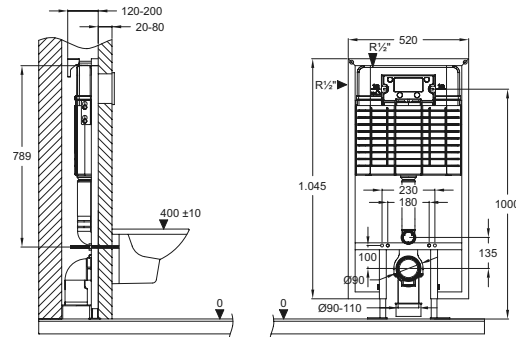

51030

GÖMME REZERVUAR ALÇIPAN DUVAR ÖNÜ 8 CM
CONCEALED CISTERN FOR PLASTER WALL SELF STANDING SYSTEM

Tam Fonksiyon (Full Function): 4-6 Lt
Paketleme (Packaging): Kutulu, Boxed
Ebat (Size): 52x102,5 cm