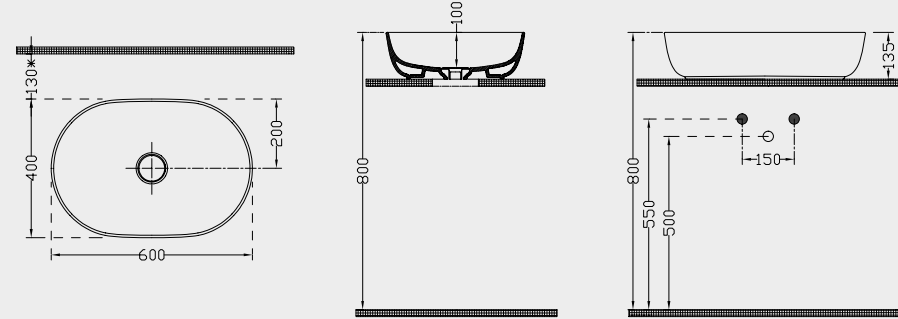

## Rose Lavabo

Washbasin

**5841**

**ROSE LAVABO**  
WASHBASIN

Ağırlık (Weight): 10,20 kg

Paketleme (Packaging): Kutulu

Palet Adeti (Number of Pallets): 28

Ebat (Size): 60x40 cm