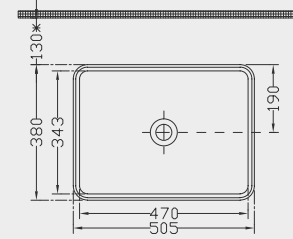

## Efes Lavabo

Washbasin

**5930**

**EFES LAVABO**  
WASHBASIN

Ağırlık (Weight): 8,40 kg

Paketleme (Packaging): Kutulu

Palet Adeti (Number of Pallets): 28

Ebat (Size): 50,5x38 cm