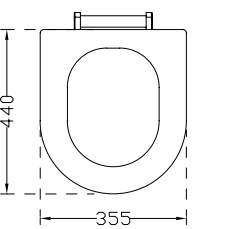

## Siena Bide

Back to Wall Bidet

5735

SIENA DUVARA SIFIR BİDE  
BACK TO WALL BIDET

Ağırlık (Weight): 26,50 kg

Paketleme (Packaging): Kutulu

Palet Adeti (Number of Pallets): 20

Ebat (Size): 53x36 cm

## Siena Asma Klozet

Wall Hung WC Pan

**5750 - 5751**

Delikli With bidet hole Deliksiz Without bidet hole

**SIENA ASMA KLOZET**  
WALL HUNG WC PAN

**Ağırlık (Weight):** 22,80 kg  
**Paketleme (Packaging):** Kutulu  
**Palet Adeti (Number of Pallets):** 12  
**Ebat (Size):** 53x36 cm

## Siena Asma Bide

Wall Hung Bidet

5755

SIENA ASMA BIDE  
WALL HUNG BIDE

Ağırlık (Weight): 18,20 kg

Paketleme (Packaging): Kutulu

Palet Adeti (Number of Pallets): 12

Ebat (Size): 53x36 cm