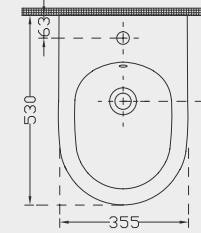

## Siena Duvara Sıfır Bide

*Back to Wall Bidet*

**5735**

**SIENA DUVARA SIFIR BIDE**  
BACK TO WALL BIDET

**Ağırlık (Weight):** 28,20 kg

**Paketleme (Packaging):** Kutulu

**Palet Adeti (Number of Pallets):** 16

**Ebat (Size):** 53x36 cm

*Dura*

**İz Birakan  
Banyolarda**

*In bathrooms that  
leave an impression*

**Klozet Wc Pan: Siena**  
**Lavabo Washbasin: Rose**