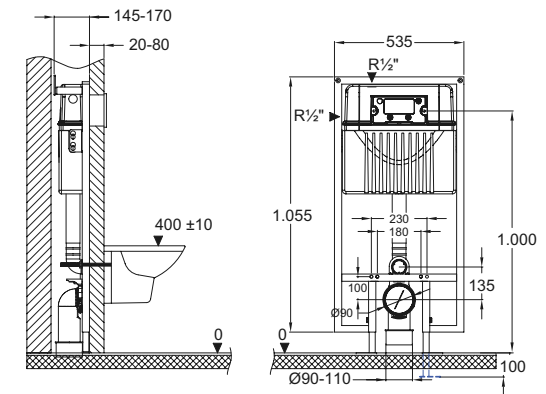

50159

GÖMME REZERVUAR ALÇIPAN DUVAR ÖNÜ 12 CM
CONCEALED CISTERN FOR PLASTER WALL SELF STANDING SYSTEM

Tam Fonksiyon (Full Function): 4-6 Lt
Paketleme (Packaging): Kutulu, Boxed
Ebat (Size): 53,5x103,5 cm