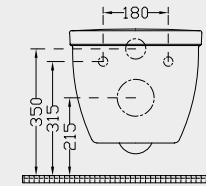

### SIRIUS ASMA KLOZET

WALL HUNG WC PAN WITH  
INTEGRATED BIDET FUNCTION

Ağırlık (Weight): 25,12 kg

Paketleme (Packaging): Kutulu

Palet Adeti (Number of Pallets): 12

Ebat (Size): 54x36.5 cm