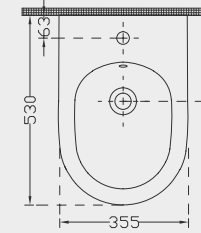

## Siena Bide

Back to Wall Bidet

5735

SIENA DUVARA SIFIR BİDE  
BACK TO WALL BIDET

Ağırlık (Weight): 26,50 kg

Paketleme (Packaging): Kutulu

Palet Adeti (Number of Pallets): 20

Ebat (Size): 53x36 cm