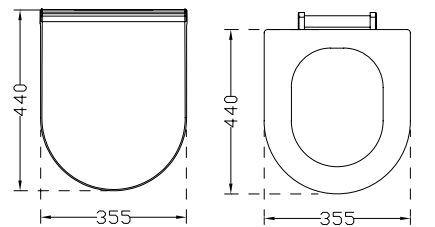

Siena Klozet

Back to Wall Set

5760 - 5761

Delikli With bidet hole
Deliksiz Without bidet hole

SIENA REZERVUARLI KLOZET BACK TO WALL WC PAN

Ağırlık (Weight): 35,00 kg
Paketleme (Packaging): Kutulu
Palet Adeti (Number of Pallets): 12
Ebat (Size): 64.4x36 cm

5740

SIENA REZERVUAR CISTERN

Ağırlık (Weight): 13,20 kg
Paketleme (Packaging): Kutulu
Palet Adeti (Number of Pallets): 32

YD050

SIENA SLIM KAPAK DUROPLAST SLIM SOFT CLOSE SEAT COVER

Ağırlık (Weight): 2,20 kg
Paketleme (Packaging): Kutulu
Palet Adeti (Number of Pallets): 12
Ebat (Size): 36.5x48x5.5 cm