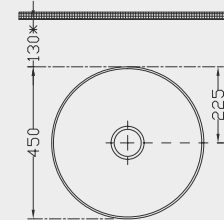

# Leo Lavabo

Washbasin

**5910**

**LEO LAVABO**  
WASHBASIN

Ağırlık (Weight): 9,44 kg

Paketleme (Packaging): Kutulu

Palet Adeti (Number of Pallets): 28

Ebat (Size): 42x45 cm