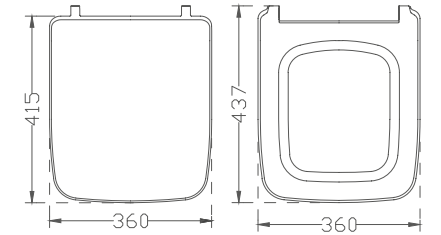

Salda Rezervuarlı Klozet

Back to Wall Hung WC Pan

5630 - 5631

Delikli
With bidet hole

Deliksiz
Without bidet hole

SALDA REZERVUARLI KLOZET
BACK TO WALL WC PAN

Ağırlık (Weight): 33,65 kg
Paketleme (Packaging): Kutulu
Palet Adeti (Number of Pallets): 12
Ebat (Size): 66x36 cm

5540

SALDA REZERVUAR
WALL HUNG WC PAN

Ağırlık (Weight): 10,00 kg
Paketleme (Packaging): Kutulu
Palet Adeti (Number of Pallets): 40

002

SALDA ULTRA SLIM KAPAK
DUROPLAST SLIM SOFT CLOSE
SEAT COVER

Ağırlık (Weight): 2,20 kg
Paketleme (Packaging): Kutulu
Palet Adeti (Number of Pallets): 16
Ebat (Size): 36.5x48x5.5 cm