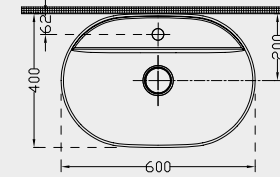

## Dream Lavabo

Washbasin

**5840**

**DREAM LAVABO**  
WASHBASIN

Ağırlık (Weight): 11,30 kg

Paketleme (Packaging): Kutulu

Palet Adeti (Number of Pallets): 28

Ebat (Size): 60x40 cm