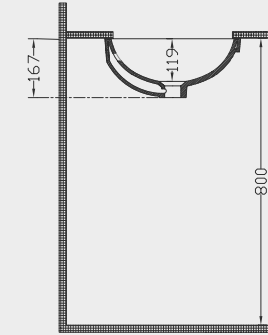

## Efes Lavabo

Washbasin

**5930**

**EFES LAVABO**  
WASHBASIN

Ağırlık (Weight): 8,40 kg

Paketleme (Packaging): Kutulu

Palet Adeti (Number of Pallets): 28

Ebat (Size): 50,5x38 cm