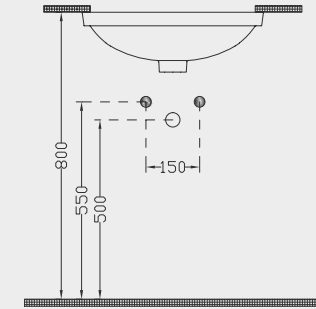

## Efes Lavabo

Washbasin

**5930**

**EFES LAVABO**  
WASHBASIN

Ağırlık (Weight): 8,40 kg

Paketleme (Packaging): Kutulu

Palet Adeti (Number of Pallets): 28

Ebat (Size): 50,5x38 cm