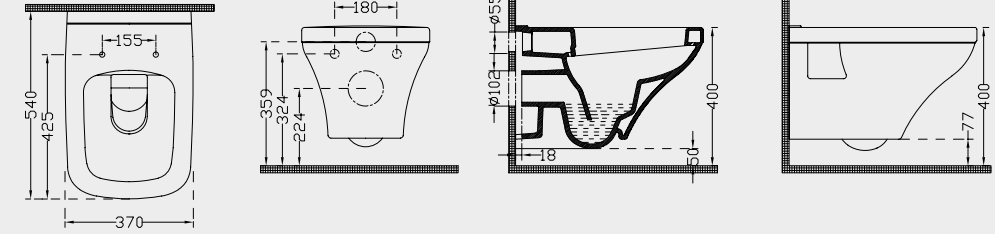

## Zeugma Asma Klozet

Wall Hung WC Pan

**5130 - 5131**

Delikli Deliksiz  
With bidet hole Without bidet hole

**ZEUGMA ASMA KLOZET**  
WALL HUNG WC PAN

**Ağırlık (Weight):** 25,74 kg  
**Paketleme (Packaging):** Kutulu  
**Palet Adeti (Number of Pallets):** 12  
**Ebat (Size):** 54x37 cm