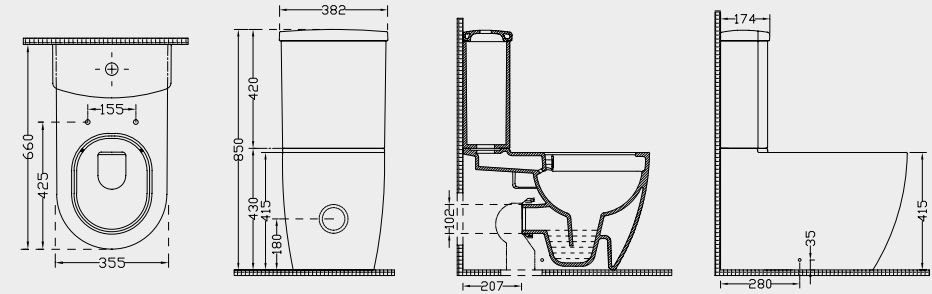

SIENA REZERVUAR CISTERN

Ağırlık (Weight): 13,20 kg
Paketleme (Packaging): Kutulu
Palet Adeti (Number of Pallets): 32

YD050

SIENA SLIM KAPAK DUROPLAST SLIM SOFT CLOSE SEAT COVER

Ağırlık (Weight): 2,20 kg
Paketleme (Packaging): Kutulu
Palet Adeti (Number of Pallets): 12
Ebat (Size): 36.5x48x5.5 cm