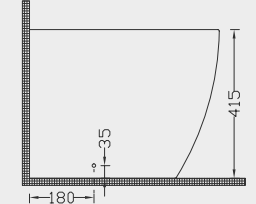

## Siena Bide

Back to Wall Bidet

5735

SIENA DUVARA SIFIR BİDE  
BACK TO WALL BIDET

Ağırlık (Weight): 26,50 kg

Paketleme (Packaging): Kutulu

Palet Adeti (Number of Pallets): 20

Ebat (Size): 53x36 cm