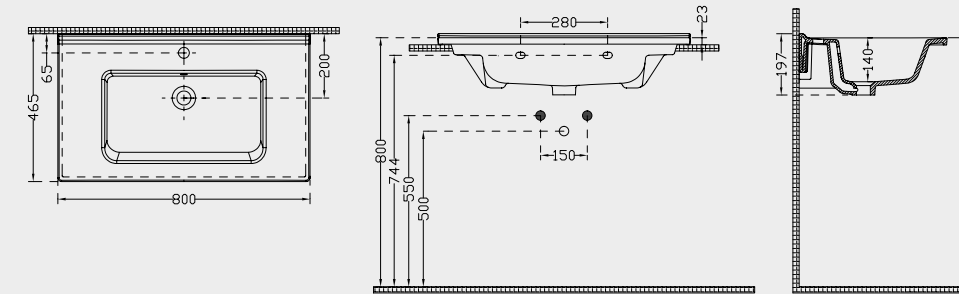

## Sees Lavabo 80 cm

Washbasin

**5820 - 5821**  
Delikli With hole      Deliksiz Without hole

**SEES LAVABO 80 cm**  
WASHBASIN

**Ağırlık (Weight):** 22,50 kg  
**Paketleme (Packaging):** Kutulu  
**Palet Adeti (Number of Pallets):** 10  
**Ebat (Size):** 80x46 cm