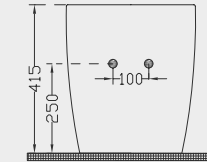

## Siena Bide

Back to Wall Bidet

5735

SIENA DUVARA SIFIR BİDE  
BACK TO WALL BIDET

Ağırlık (Weight): 26,50 kg

Paketleme (Packaging): Kutulu

Palet Adeti (Number of Pallets): 20

Ebat (Size): 53x36 cm