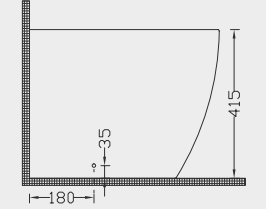

5735

SIENA DUVARA SIFIR BIDE
BACK TO WALL BIDET

Ağırlık (Weight): 28,20 kg

Paketleme (Packaging): Kutulu

Palet Adeti (Number of Pallets): 16

Ebat (Size): 53x36 cm