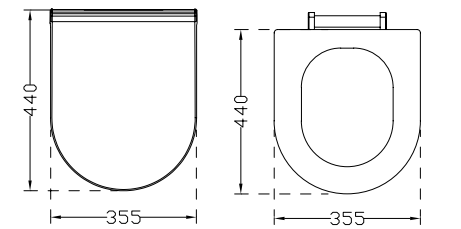

YD050

SIENA
SLIM KAPAK DUROPLAST SLIM
SOFT CLOSE SEAT COVER

Ağırlık (Weight): 2,20 kg
Paketleme (Packaging): Kutulu
Palet Adeti (Number of Pallets): 12
Ebat (Size): 36.5x48x5.5 cm