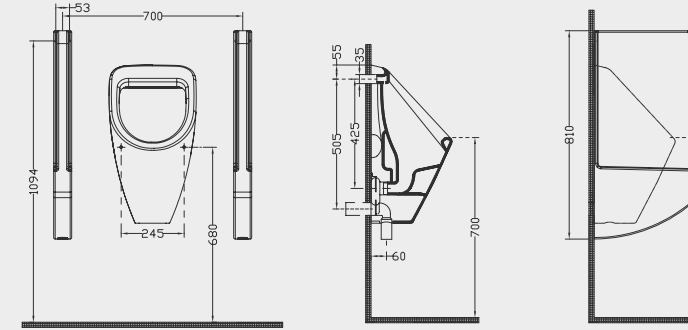

## Mia Pisuvar

Urinal

**5950**

**MIA PİSUVAR**  
URINAL

Ağırlık (Weight): 17,60 kg

Paketleme (Packaging): Kutulu

Palet Adeti (Number of Pallets): 12

Ebat (Size): 61x34 cm