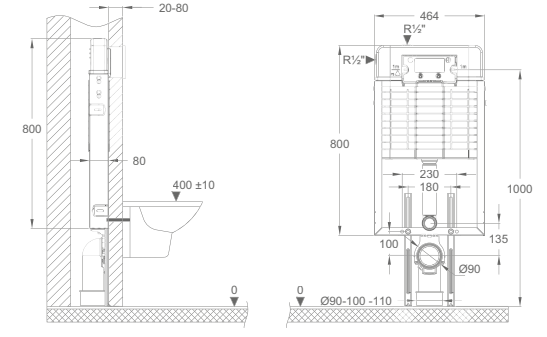

51028

GÖMME REZERVUAR TUĞLA DUVAR İÇİ 8 CM
CONCEALED CISTERN FOR BRICK WALL SELF STANDING SYSTEM

Tam Fonksiyon (Full Function): 4-6 Lt
Paketleme (Packaging): Kutulu, Boxed
Ebat (Size): 44,5x110 cm