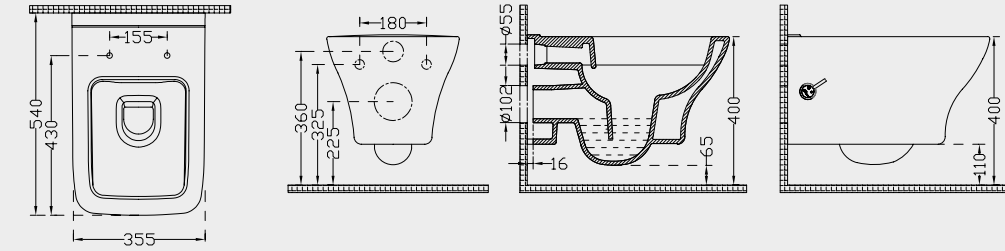

6032 - 6033

Soğuk
Cold

Sıcak & Soğuk
Hot & Cold

PETRA
ANKASTRE ASMA KLOZET WALL HUNG WC
PAN WITH INTEGRATED BIDET FUNCTION

Ağırlık (Weight): 23,67 kg

Paketleme (Packaging): Kutulu

Palet Adeti (Number of Pallets): 12

Ebat (Size): 54x35.5 cm

002

PETRA

ULTRA SLIM KAPAK DUROPLAST
SLIM SOFT CLOSE SEAT COVER

Ağırlık (Weight): 2,20 kg

Paketleme (Packaging): Kutulu

Palet Adeti (Number of Pallets): 16

Ebat (Size): 36.5x48x5.5 cm