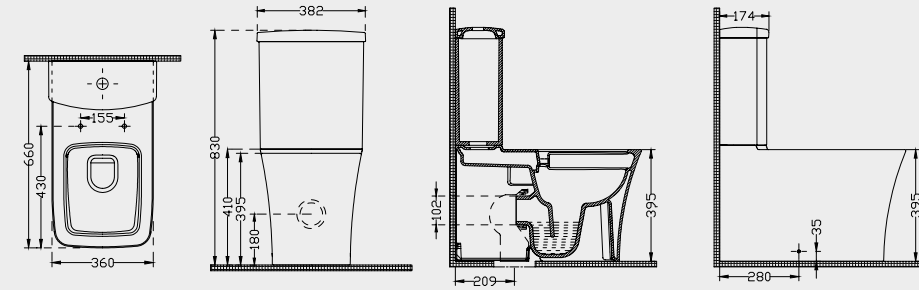

002

SALDA ULTRA SLIM KAPAK
DUROPLAST SLIM SOFT CLOSE
SEAT COVER

Ağırlık (Weight): 2,20 kg
Paketleme (Packaging): Kutulu
Palet Adeti (Number of Pallets): 16
Ebat (Size): 36.5x48x5.5 cm