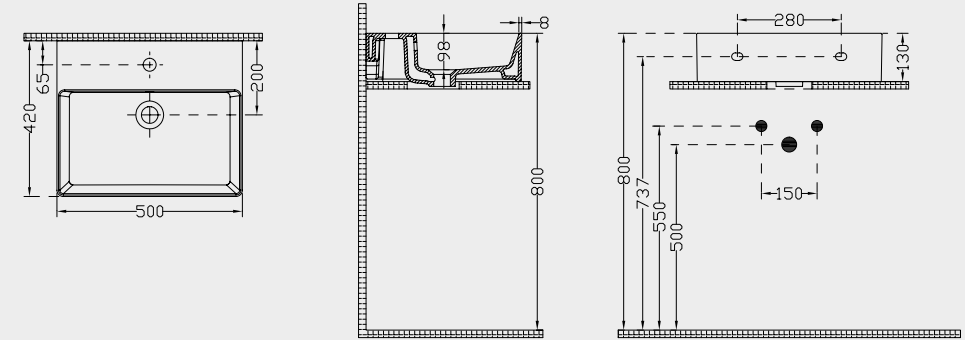

## Twins 50 cm Lavabo

Washbasin

**5870**

**TWINS LAVABO 50 cm**  
WASHBASIN

**Ağırlık (Weight):** 15,18 kg

**Paketleme (Packaging):** Kutulu

**Palet Adeti (Number of Pallets):** 24

**Ebat (Size):** 42x50 cm