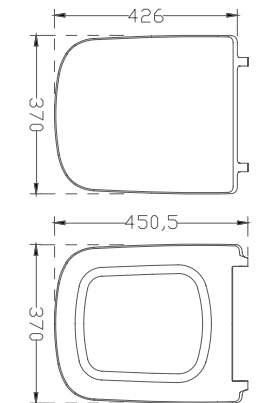

Zeugma Asma Klozet

Wall Hung WC Pan

5130 - 5131

Delikli Deliksiz
With bidet hole Without bidet hole

ZEUGMA ASMA KLOZET
WALL HUNG WC PAN

Ağırlık (Weight): 25,74 kg
Paketleme (Packaging): Kutulu
Palet Adeti (Number of Pallets): 12
Ebat (Size): 54x37 cm

001

ZEUGMA
SLIM KAPAK DUROPLAST SLIM
SOFT CLOSE SEAT COVER

Ağırlık (Weight): 2,19 kg
Paketleme (Packaging): Kutulu
Palet Adeti (Number of Pallets): 16
Ebat (Size): 37x45x5.5 cm