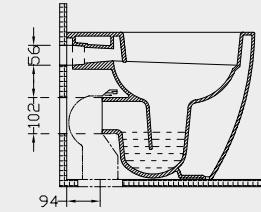

### SIENA DUVARA SIFIR KLOZET BACK TO WALL WC PAN

Ağırlık (Weight): 28,90 kg

Paketleme (Packaging): Kutulu

Palet Adeti (Number of Pallets): 20

Ebat (Size): 53x36 cm