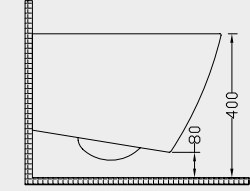

## Siena Asma Klozet

Wall Hung WC Pan

**5750 - 5751**

Delikli With bidet hole Deliksiz Without bidet hole

**SIENA ASMA KLOZET**  
WALL HUNG WC PAN

**Ağırlık (Weight):** 22,80 kg  
**Paketleme (Packaging):** Kutulu  
**Palet Adeti (Number of Pallets):** 12  
**Ebat (Size):** 53x36 cm