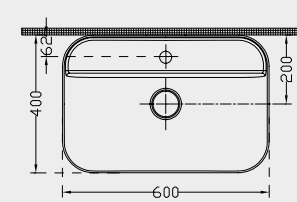

## Nexus Lavabo

Washbasin

**5850**

**NEXUS LAVABO**  
WASHBASIN

**Ağırlık (Weight):** 13,70 kg

**Paketleme (Packaging):** Kutulu

**Palet Adeti (Number of Pallets):** 28

**Ebat (Size):** 60x40 cm