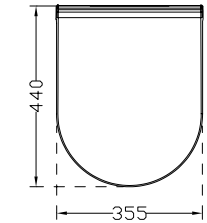

### SIRIUS

SLIM KAPAK DUROPLAST SLIM  
SOFT CLOSE SEAT COVER

Ağırlık (Weight): 2,20 kg

Paketleme (Packaging): Kutulu

Palet Adeti (Number of Pallets): 12

Ebat (Size): 36.5x48x5.5 cm