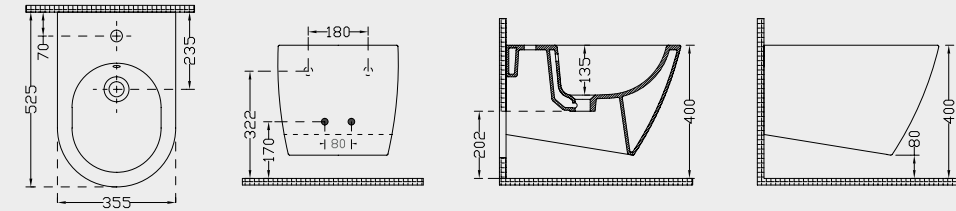

## Siena Asma Bide

Wall Hung Bidet

5755

SIENA ASMA BIDE  
WALL HUNG BIDE

Ağırlık (Weight): 18,20 kg

Paketleme (Packaging): Kutulu

Palet Adeti (Number of Pallets): 12

Ebat (Size): 53x36 cm