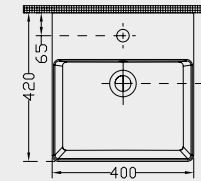

## Twins 40 cm Lavabo

Washbasin

**5873**

**TWINS LAVABO 40 cm**  
WASHBASIN

Ağırlık (Weight): 13,14 kg

Paketleme (Packaging): Kutulu

Palet Adeti (Number of Pallets): 24

Ebat (Size): 42x40 cm