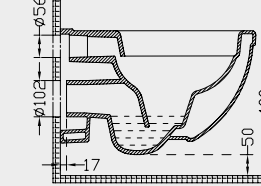

### SIRIUS ASMA KLOZET

WALL HUNG WC PAN WITH  
INTEGRATED BIDET FUNCTION

Ağırlık (Weight): 25,12 kg

Paketleme (Packaging): Kutulu

Palet Adeti (Number of Pallets): 12

Ebat (Size): 54x36.5 cm