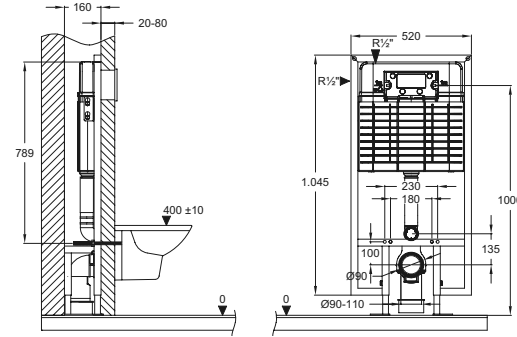

51031

GÖMME REZERVUAR ALÇIPAN DUVAR İÇİ YERE MONTAJ 8 CM
CONCEALED CISTERN FOR PLASTER WALL SELF STANDING SYSTEM

Tam Fonksiyon (Full Function): 4-6 Lt
Paketleme (Packaging): Kutulu, Boxed
Ebat (Size): 52x102,5 cm