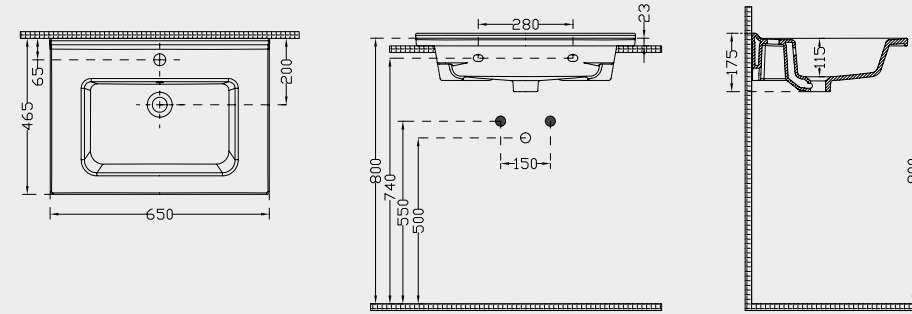

## Sees Lavabo 65 cm

Washbasin

**5810 - 5811**  
Delikli With hole      Deliksiz Without hole

**SEES LAVABO 65 cm**  
WASHBASIN

Ağırlık (Weight): 15,50  
Paketleme (Packaging): Kutulu  
Palet Adeti (Number of Pallets): 14  
Ebat (Size): 66x47 cm