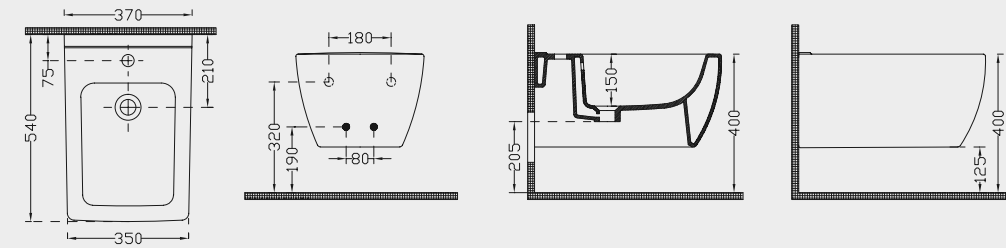

## First Asma Bide

Wall Hung Bidet

**5335**

**FIRST**  
ASMA BIDE WALL HUNG BIDET

Ağırlık (Weight): 22 kg

Paketleme (Packaging): Kutulu

Palet Adeti (Number of Pallets): 16

Ebat (Size): 54x37 cm