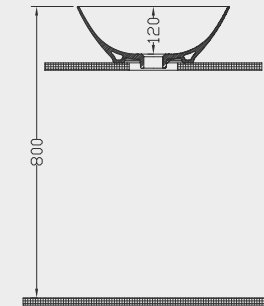

# Leo Lavabo

Washbasin

**5910**

**LEO LAVABO**  
WASHBASIN

Ağırlık (Weight): 9,44 kg

Paketleme (Packaging): Kutulu

Palet Adeti (Number of Pallets): 28

Ebat (Size): 42x45 cm