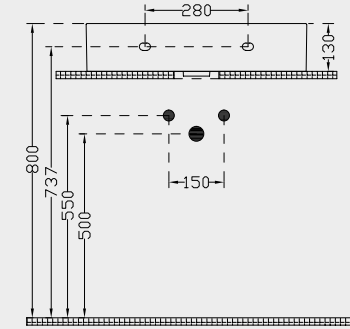

## Twins 60 cm Lavabo

Washbasin

**5871**

**TWINS LAVABO 60 cm**  
WASHBASIN

Ağırlık (Weight): 17,22 kg

Paketleme (Packaging): Kutulu

Palet Adeti (Number of Pallets): 20

Ebat (Size): 42x60 cm